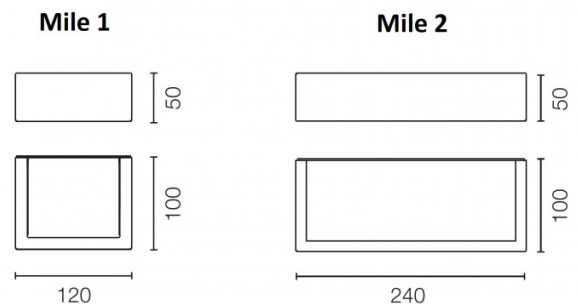

The Mile washer up wall lamp has an integrated LED light source and you can also choose between 7 colour finishes, deep brown, forest green, white, black, grey, primer, anthracite or grey. The primer finish allows you to paint the wall lamp whatever colour you like, so you can blend it into the surroundings or create a contrasting aesthetic. Also choose between two sizes, the smaller Mile 1 or the larger Mile 2, for the perfect fit.

PRODUCT SPECIFICATION

Light Source: Mile 1: 4.9W, 3000K, 445 lumens
Mile 2: 6.4W, 3000K, 714 lumens

IP Code: 65

Dimming: Non-dimmable.

Dimensions: Mile 1:
Height: 5cm
Width: 12cm
Depth: 10cm

Mile 2:
Height: 5cm
Width: 24cm
Depth: 10cm