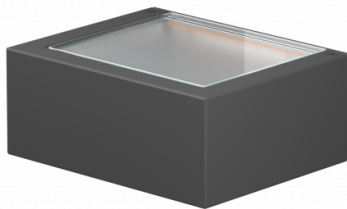

FLOS

LA10396/UP

Flos Mile Washer Up LED Outdoor Wall Light

SOURCE: <https://www.davidvillagelighting.co.uk/product/Flos-Mile-Washer-Up-LED-Outdoor-Wall-Light/21607>

PRODUCT DESCRIPTION

Designer: Antonio Citterio

Flos Mile Washer Up LED Outdoor Wall Light

A part of the [Flos Mile collection](#), the Mile washer up wall light was designed by Antonio Citterio. The wall light is characterised by an angular, cuboid shape that is stylish and minimalist. The LED wall lamp emits an upwards glow that is inviting and effective, being useful in a wide variety of settings. The IP65 rating also means that the light can be used in exteriors and interiors as a handy lighting solution.

The Mile washer up wall lamp has an integrated LED light source and you can also choose between 7 colour finishes, deep brown, forest green, white, black, grey, primer, anthracite or grey. The primer finish allows you to paint the wall lamp whatever colour you like, so you can blend it into the surroundings or create a contrasting aesthetic. Also choose between two sizes, the smaller Mile 1 or the larger Mile 2, for the perfect fit.

PRODUCT SPECIFICATION

Light Source: Mile 1: 4.9W, 3000K, 445 lumens
 Mile 2: 6.4W, 3000K, 714 lumens

IP Code: 65

Dimming: Non-dimmable.

Dimensions: Mile 1:
 Height: 5cm
 Width: 12cm
 Depth: 10cm

Mile 2:
 Height: 5cm
 Width: 24cm
 Depth: 10cm