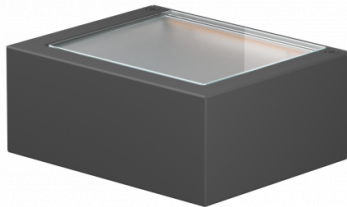

FLOS

LA10396/UP

Flos Mile Washer Up LED Outdoor Wall Light

SOURCE: <https://www.davidvillagelighting.co.uk/product/Flos-Mile-Washer-Up-LED-Outdoor-Wall-Light/21607>

PRODUCT DESCRIPTION

Designer: Antonio Citterio

Flos Mile Washer Up LED Outdoor Wall Light

A part of the [Flos Mile collection](#), the Mile washer up wall light was designed by Antonio Citterio. The wall light is characterised by an angular, cuboid shape that is stylish and minimalist. The LED wall lamp emits an upwards glow that is inviting and effective, being useful in a wide variety of settings. The IP65 rating also means that the light can be used in exteriors and interiors as a handy lighting solution.

The Mile washer up wall lamp has an integrated LED light source and you can also choose between 7 colour finishes, deep brown, forest green, white, black, grey, primer, anthracite or grey. The primer finish allows you to paint the wall lamp whatever colour you like, so you can blend it into the surroundings or create a contrasting aesthetic. Also choose between two sizes, the smaller Mile 1 or the larger Mile 2, for the perfect fit.

PRODUCT SPECIFICATION

Light Source: Mile 1: 4.9W, 3000K, 445 lumens
Mile 2: 6.4W, 3000K, 714 lumens

IP Code: 65

Dimming: Non-dimmable.

Dimensions: Mile 1:
Height: 5cm
Width: 12cm
Depth: 10cm

Mile 2:
Height: 5cm
Width: 24cm
Depth: 10cm