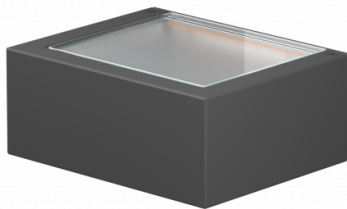

FLOS

LA10396/UP

Flos Mile Washer Up LED Outdoor Wall Light

SOURCE: <https://www.davidvillagelighting.co.uk/product/Flos-Mile-Washer-Up-LED-Outdoor-Wall-Light/21607>

PRODUCT DESCRIPTION

Designer: Antonio Citterio

Flos Mile Washer Up LED Outdoor Wall Light

A part of the [Flos Mile collection](#), the Mile washer up wall light was designed by Antonio Citterio. The wall light is characterised by an angular, cuboid shape that is stylish and minimalist. The LED wall lamp emits an upwards glow that is inviting and effective, being useful in a wide variety of settings. The IP65 rating also means that the light can be used in exteriors and interiors as a handy lighting solution.

The Mile washer up wall lamp has an integrated LED light source and you can also choose between 7 colour finishes, deep brown, forest green, white, black, grey, primer, anthracite or grey. The primer finish allows you to paint the wall lamp whatever colour you like, so you can blend it into the surroundings or create a contrasting aesthetic. Also choose between two sizes, the smaller Mile 1 or the larger Mile 2, for the perfect fit.

PRODUCT SPECIFICATION

Light Source: Mile 1: 4.9W, 3000K, 445 lumens
Mile 2: 6.4W, 3000K, 714 lumens

IP Code: 65

Dimming: Non-dimmable.

Dimensions: Mile 1:
Height: 5cm
Width: 12cm
Depth: 10cm

Mile 2:
Height: 5cm
Width: 24cm
Depth: 10cm