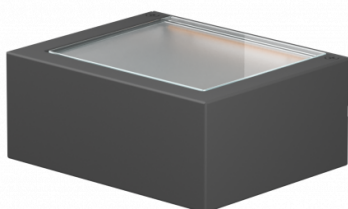

FLOS

LA10396/UP

Flos Mile Washer Up LED Outdoor Wall Light

SOURCE: <https://www.davidvillagelighting.co.uk/product/Flos-Mile-Washer-Up-LED-Outdoor-Wall-Light/21607>

PRODUCT DESCRIPTION

Designer: Antonio Citterio

Flos Mile Washer Up LED Outdoor Wall Light

A part of the [Flos Mile collection](#), the Mile washer up wall light was designed by Antonio Citterio. The wall light is characterised by an angular, cuboid shape that is stylish and minimalist. The LED wall lamp emits an upwards glow that is inviting and effective, being useful in a wide variety of settings. The IP65 rating also means that the light can be used in exteriors and interiors as a handy lighting solution.

The Mile washer up wall lamp has an integrated LED light source and you can also choose between 7 colour finishes, deep brown, forest green, white, black, grey, primer, anthracite or grey. The primer finish allows you to paint the wall lamp whatever colour you like, so you can blend it into the surroundings or create a contrasting aesthetic. Also choose between two sizes, the smaller Mile 1 or the larger Mile 2, for the perfect fit.

PRODUCT SPECIFICATION

Light Source: Mile 1: 4.9W, 3000K, 445 lumens
Mile 2: 6.4W, 3000K, 714 lumens

IP Code: 65

Dimming: Non-dimmable.

Dimensions: Mile 1:
Height: 5cm
Width: 12cm
Depth: 10cm

Mile 2:
Height: 5cm
Width: 24cm
Depth: 10cm