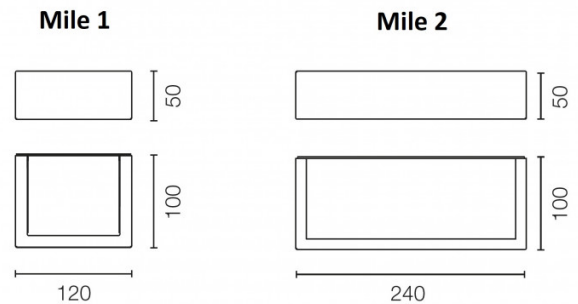

The Mile washer up wall lamp has an integrated LED light source and you can also choose between 7 colour finishes, deep brown, forest green, white, black, grey, primer, anthracite or grey. The primer finish allows you to paint the wall lamp whatever colour you like, so you can blend it into the surroundings or create a contrasting aesthetic. Also choose between two sizes, the smaller Mile 1 or the larger Mile 2, for the perfect fit.

PRODUCT SPECIFICATION

Light Source: Mile 1: 4.9W, 3000K, 445 lumens
 Mile 2: 6.4W, 3000K, 714 lumens

IP Code: 65

Dimming: Non-dimmable.

Dimensions: Mile 1:
 Height: 5cm
 Width: 12cm
 Depth: 10cm

Mile 2:
 Height: 5cm
 Width: 24cm
 Depth: 10cm