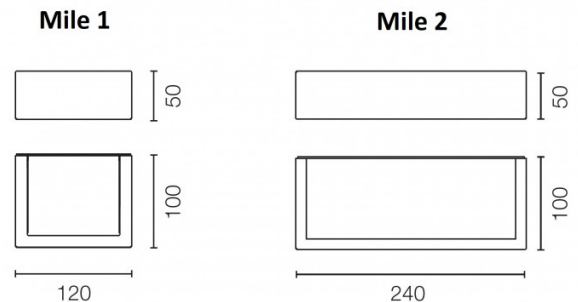

The Mile washer up wall lamp has an integrated LED light source and you can also choose between 7 colour finishes, deep brown, forest green, white, black, grey, primer, anthracite or grey. The primer finish allows you to paint the wall lamp whatever colour you like, so you can blend it into the surroundings or create a contrasting aesthetic. Also choose between two sizes, the smaller Mile 1 or the larger Mile 2, for the perfect fit.

## PRODUCT SPECIFICATION

**Light Source:** Mile 1: 4.9W, 3000K, 445 lumens  
Mile 2: 6.4W, 3000K, 714 lumens

**IP Code:** 65

**Dimming:** Non-dimmable.

**Dimensions: Mile 1:**  
Height: 5cm  
Width: 12cm  
Depth: 10cm

**Mile 2:**  
Height: 5cm  
Width: 24cm  
Depth: 10cm

**For all sales and technical enquiries, please contact:**

+44 (0)114 263 4266

[info@davidvillagelighting.co.uk](mailto:info@davidvillagelighting.co.uk)