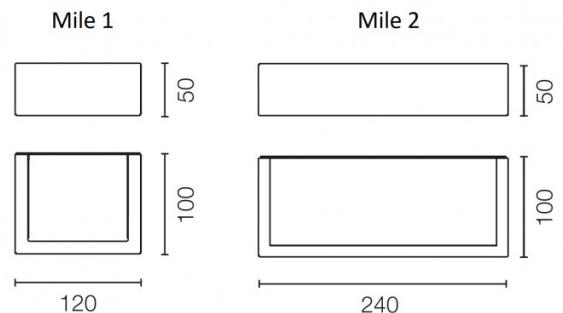

Flos Mile Washer Up & Down LED Outdoor Wall Light

The Mile washer up & down wall light has an IP rating of 65 making it suitable for interiors and exteriors and was designed by Antonio Citterio. A functional and minimalist light, the wall lamp has a cuboid shape, available in 2 sizes, the smaller Mile 1 and the larger Mile 2. The structure is made from aluminium with a polycarbonate diffuser to create a warming glow.

Dimensions: Mile 1:
Height: 5cm
Width: 12cm
Depth: 10cm

Mile 2:
Height: 5cm
Width: 24cm
Depth: 10cm

For all sales and technical enquiries, please contact:

+44 (0)114 263 4266

info@davidvillagelighting.co.uk