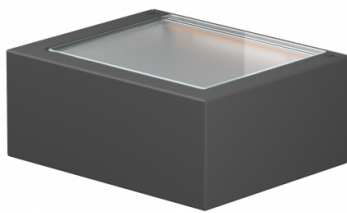

FLOS

LA10396/UD

Flos Mile Washer Up & Down LED Outdoor Wall Light

SOURCE: <https://www.davidvillagelighting.co.uk/product/Flos-Mile-Washer-Up-Down-LED-Outdoor-Wall-Light/21606>

PRODUCT DESCRIPTION

Designer: Antonio Citterio

Flos Mile Washer Up & Down LED Outdoor Wall Light

The Mile washer up & down wall light has an IP rating of 65 making it suitable for interiors and exteriors and was designed by Antonio Citterio. A functional and minimalist light, the wall lamp has a cuboid shape, available in 2 sizes, the smaller Mile 1 and the larger Mile 2. The structure is made from aluminium with a polycarbonate diffuser to create a warming glow.

The Mile up & down wall light is available in 7 colour finishes, grey, black, white, primer, deep brown, forest green or anthracite. The primer finish allows the user to paint the wall light in whatever colour they like, whether they want to match the wall or create a contrasting design scheme.