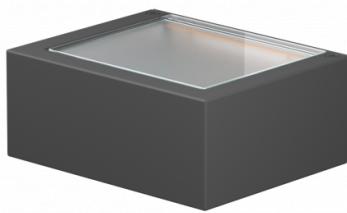

FLOS

Flos Mile Washer Up & Down LED Outdoor Wall Light

LA10396/UD

SOURCE: <https://www.davidvillagelighting.co.uk/product/Flos-Mile-Washer-Up-Down-LED-Outdoor-Wall-Light/21606>

PRODUCT DESCRIPTION

Designer: Antonio Citterio

Flos Mile Washer Up & Down LED Outdoor Wall Light

The Mile washer up & down wall light has an IP rating of 65 making it suitable for interiors and exteriors and was designed by Antonio Citterio. A functional and minimalist light, the wall lamp has a cuboid shape, available in 2 sizes, the smaller Mile 1 and the larger Mile 2. The structure is made from aluminium with a polycarbonate diffuser to create a warming glow.

The Mile up & down wall light is available in 7 colour finishes, grey, black, white, primer, deep brown, forest green or anthracite. The primer finish allows the user to paint the wall light in whatever colour they like, whether they want to match the wall or create a contrasting design scheme.

This light is dimmable upon request. Please [contact us](#) for more information.