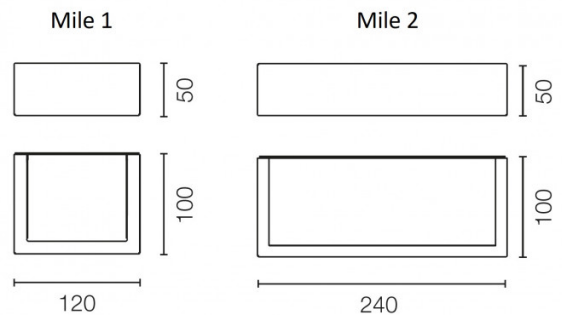

Flos Mile Washer Up & Down LED Outdoor Wall Light

The Mile washer up & down wall light has an IP rating of 65 making it suitable for interiors and exteriors and was designed by Antonio Citterio. A functional and minimalist light, the wall lamp has a cuboid shape, available in 2 sizes, the smaller Mile 1 and the larger Mile 2. The structure is made from aluminium with a polycarbonate diffuser to create a warming glow.

Dimming: Non-dimmable

Dimensions: Mile 1:
 Height: 5cm
 Width: 12cm
 Depth: 10cm

Mile 2:
 Height: 5cm
 Width: 24cm
 Depth: 10cm

For all sales and technical enquiries, please contact:

+44 (0)114 263 4266

info@davidvillagelighting.co.uk