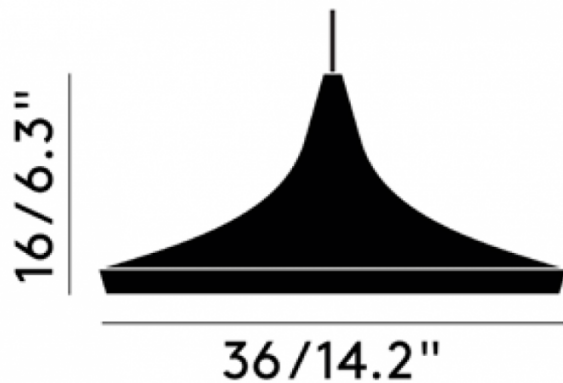

Please note, that the LED ring of the Beat Wide Pendant is non-replaceable

PRODUCT SPECIFICATION

Light Source: 6W, 3000K, 800 Lumens

IP Code: 20

Dimming: Dimmable via mains phase dimming.

Dimensions: Shade: Ø36cm
Shade Height: 19cm
Cable Length: 250cm