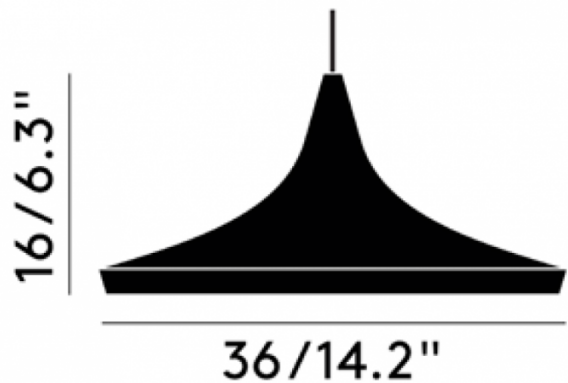

Please note, that the LED ring of the Beat Wide Pendant is non-replaceable

PRODUCT SPECIFICATION

Light Source: 6W, 3000K, 800 Lumens

IP Code: 20

Dimming: Dimmable via mains phase dimming.

Dimensions: Shade: Ø36cm
Shade Height: 19cm
Cable Length: 250cm