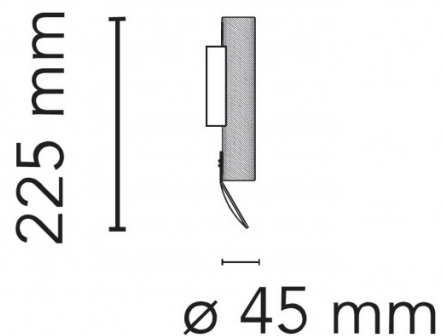

Flos Flauta Spiga 1 LED Outdoor Wall Light

The Flauta Spiga wall light was designed by Patricia Urquiola and is a perfect lighting solution for many settings. Made from aluminium, the wall lamp has a lovely crossed pattern and has a 65 IP rating making it suitable for both indoor and outdoor use. The Flauta Spiga 1 wall lamp also comes with an integrated LED light source.

PRODUCT SPECIFICATION

- Light Source:** 2 x 12W, 3000K, 597 lumens
- IP Code:** 65
- Dimming:** Dimmable via Dali dimming/push to make/switch dimming systems. Please consult your electrician, additional wiring may be required on site.
- Dimensions:** Ø4.5cm
Height: 22.5cm