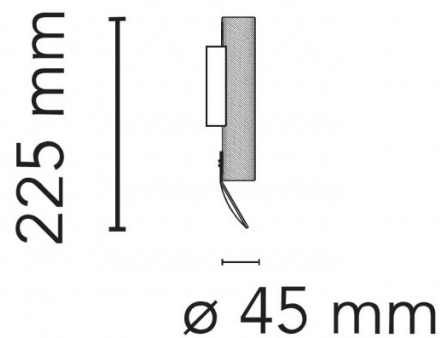

**Flos Flauta Spiga 1 LED Outdoor  
Wall Light**

The Flauta Spiga wall light was designed by Patricia Urquiola and is a perfect lighting solution for many settings. Made from aluminium, the wall lamp has a lovely crossed pattern and has a 65 IP rating making it suitable for both indoor and outdoor use. The Flauta Spiga 1 wall lamp also comes with an integrated LED light source.

**PRODUCT SPECIFICATION**

- Light Source:** 12W LED, 3000K, 597 lumens
- IP Code:** 65
- Dimming:** Dimmable via Dali dimming/push to make/switch dimming systems. Please consult your electrician, additional wiring may be required on site.
- Dimensions:** Ø4.5cm  
Height: 22.5cm