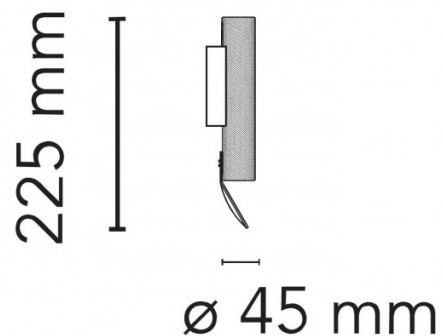

Flos Flauta Spiga 1 LED Outdoor Wall Light

The Flauta Spiga wall light was designed by Patricia Urquiola and is a perfect lighting solution for many settings. Made from aluminium, the wall lamp has a lovely crossed pattern and has a 65 IP rating making it suitable for both indoor and outdoor use. The Flauta Spiga 1 wall lamp also comes with an integrated LED light source.

PRODUCT SPECIFICATION

Light Source:	2 x 12W, 3000K, 597 lumens
IP Code:	65
Dimming:	Dimmable via Dali dimming/push to make/switch dimming systems. Please consult your electrician, additional wiring may be required on site.
Dimensions:	Ø4.5cm Height: 22.5cm