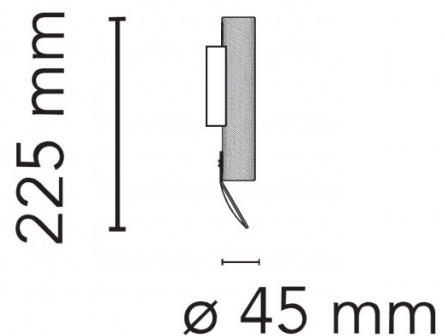

Flos Flauta Spiga 1 LED Outdoor Wall Light

The Flauta Spiga wall light was designed by Patricia Urquiola and is a perfect lighting solution for many settings. Made from aluminium, the wall lamp has a lovely crossed pattern and has a 65 IP rating making it suitable for both indoor and outdoor use. The Flauta Spiga 1 wall lamp also comes with an integrated LED light source.

PRODUCT SPECIFICATION

- Light Source:** 2 x 12W, 3000K, 597 lumens
- IP Code:** 65
- Dimming:** Dimmable via Dali dimming/push to make/switch dimming systems. Please consult your electrician, additional wiring may be required on site.
- Dimensions:** Ø4.5cm
Height: 22.5cm