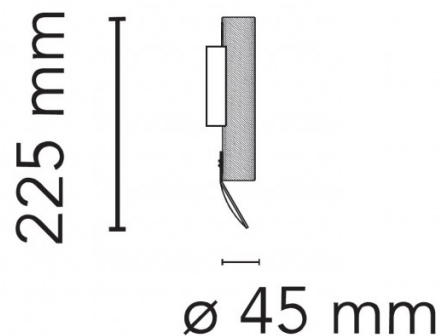

**Flos Flauta Spiga 1 LED Outdoor
Wall Light**

The Flauta Spiga wall light was designed by Patricia Urquiola and is a perfect lighting solution for many settings. Made from aluminium, the wall lamp has a lovely crossed pattern and has a 65 IP rating making it suitable for both indoor and outdoor use. The Flauta Spiga 1 wall lamp also comes with an integrated LED light source.

PRODUCT SPECIFICATION

- Light Source:** 12W LED, 3000K, 597 lumens
- IP Code:** 65
- Dimming:** Dimmable via Dali dimming/push to make/switch dimming systems. Please consult your electrician, additional wiring may be required on site.
- Dimensions:** Ø4.5cm
Height: 22.5cm