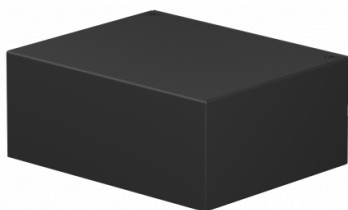

FLOS

Flos Mile Washer Down LED Outdoor Wall Light

LA10396

SOURCE: <https://www.davidvillagelighting.co.uk/product/Flos-Mile-Washer-Down-LED-Outdoor-Wall-Light/21600>

PRODUCT DESCRIPTION

Designer: Antonio Citterio

Flos Mile Washer Down Outdoor LED Wall Light

Designed by Antonio Citterio, the Mile washer down wall light is a simple, cuboid light that can be used for both homes and commercial settings. The wall light has a IP65 rating that can be used indoors and outdoors and has an integrated LED light source which is directed downwards, providing a steady and effective glow.

The Mile washer down LED wall lamp is available with the choice of 2 sizes, the smaller Mile 1 and the larger Mile 2. The wall lamp is also available in 7 colours, white, black, grey, anthracite, forest green, deep brown and primer. The primer finish allows you to paint the light a colour of your choosing, being perfect for blending into the wall or if you want to add a splash of vibrant colour! A wonderful light that will suit all your needs.

This light is dimmable upon request. Please [contact us](#) for more information.