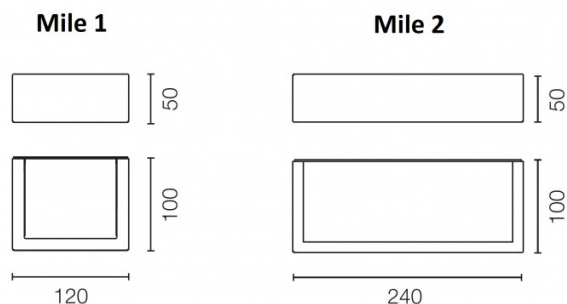

The Mile washer down LED wall lamp is available with the choice of 2 sizes, the smaller Mile 1 and the larger Mile 2. The wall lamp is also available in 7 colours, white, black, grey, anthracite, forest green, deep brown and primer. The primer finish allows you to paint the light a colour of your choosing, being perfect for blending into the wall or if you want to add a splash of vibrant colour! A wonderful light that will suit all your needs.

Dimensions: Mile 1:
Height: 5cm
Width: 12cm
Depth: 10cm

Mile 2:
Height: 5cm
Width: 24cm
Depth: 10cm

For all sales and technical enquiries, please contact:

+44 (0)114 263 4266

info@davidvillagelighting.co.uk