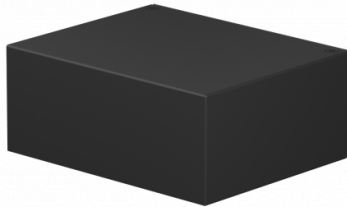

FLOS

Flos Mile Washer Down LED Outdoor Wall Light

LA10396

SOURCE: <https://www.davidvillagelighting.co.uk/product/Flos-Mile-Washer-Down-LED-Outdoor-Wall-Light/21600>

PRODUCT DESCRIPTION

Designer: Antonio Citterio

Flos Mile Washer Down Outdoor LED Wall Light

We currently have limited stock of one of these items in our [Clearance section](#).

Designed by Antonio Citterio, the Mile washer down wall light is a simple, cuboid light that can be used for both homes and commercial settings. The wall light has a IP65 rating that can be used indoors and outdoors and has an integrated LED light source which is directed downwards, providing a steady and effective glow.

The Mile washer down LED wall lamp is available with the choice of 2 sizes, the smaller Mile 1 and the larger Mile 2. The wall lamp is also available in 7 colours, white, black, grey, anthracite, forest green, deep brown and primer. The primer finish allows you to paint the light a colour of your choosing, being perfect for blending into the wall or if you want to add a splash of vibrant colour! A wonderful light that will suit all your needs.

This light is dimmable upon request. Please [contact us](#) for more information.