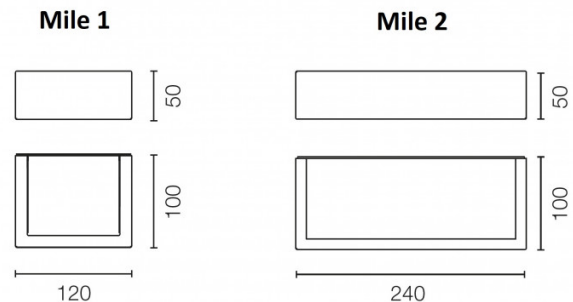

The Mile washer down LED wall lamp is available with the choice of 2 sizes, the smaller Mile 1 and the larger Mile 2. The wall lamp is also available in 7 colours, white, black, grey, anthracite, forest green, deep brown and primer. The primer finish allows you to paint the light a colour of your choosing, being perfect for blending into the wall or if you want to add a splash of vibrant colour! A wonderful light that will suit all your needs.

Dimensions: Mile 1:
Height: 5cm
Width: 12cm
Depth: 10cm

Mile 2:
Height: 5cm
Width: 24cm
Depth: 10cm

For all sales and technical enquiries, please contact:

+44 (0)114 263 4266

info@davidvillagelighting.co.uk