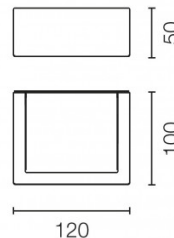

PRODUCT SPECIFICATION

Light Source: Mile 1: 4.9W, 3000K, 445 lumens

Mile 2: 6.4W, 3000K, 714 lumens

IP Code: 65

Dimming: Non-dimmable

Dimensions: Mile 1:
Height: 5cm
Width: 12cm
Depth: 10cm

Mile 2:
Height: 5cm
Width: 24cm
Depth: 10cm

Mile 1