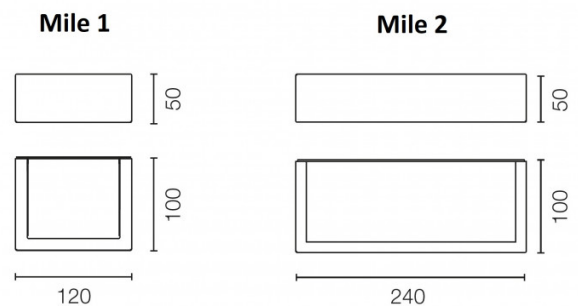

The Mile washer down LED wall lamp is available with the choice of 2 sizes, the smaller Mile 1 and the larger Mile 2. The wall lamp is also available in 7 colours, white, black, grey, anthracite, forest green, deep brown and primer. The primer finish allows you to paint the light a colour of your choosing, being perfect for blending into the wall or if you want to add a splash of vibrant colour! A wonderful light that will suit all your needs.

Dimensions: Mile 1:
Height: 5cm
Width: 12cm
Depth: 10cm

Mile 2:
Height: 5cm
Width: 24cm
Depth: 10cm

For all sales and technical enquiries, please contact:

+44 (0)114 263 4266

info@davidvillagelighting.co.uk