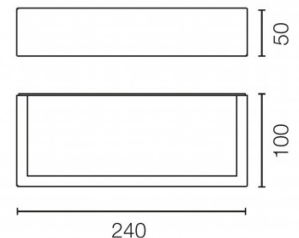

## PRODUCT SPECIFICATION

**Light Source:** Mile 1: 4.9W, 3000K, 445 lumens

Mile 2: 6.4W, 3000K, 714 lumens

**IP Code:** 65

**Dimming:** Non-dimmable

**Dimensions: Mile 1:**  
 Height: 5cm  
 Width: 12cm  
 Depth: 10cm

**Mile 2:**  
 Height: 5cm  
 Width: 24cm  
 Depth: 10cm

Mile 1

Mile 2

**For all sales and technical enquiries, please contact:**

+44 (0)114 263 4266

[info@davidvillagelighting.co.uk](mailto:info@davidvillagelighting.co.uk)