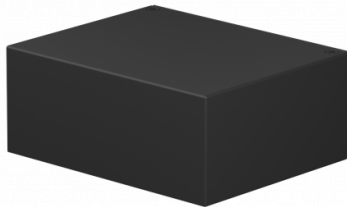

### Flos Mile Washer Down Outdoor LED Wall Light

Designed by Antonio Citterio, the Mile washer down wall light is a simple, cuboid light that can be used for both homes and commercial settings. The wall light has a IP65 rating that can be used indoors and outdoors and has an integrated LED light source which is directed downwards, providing a steady and effective glow.

The Mile washer down LED wall lamp is available with the choice of 2 sizes, the smaller Mile 1 and the larger Mile 2. The wall lamp is also available in 7 colours, white, black, grey, anthracite, forest green, deep brown and primer. The primer finish allows you to paint the light a colour of your choosing, being perfect for blending into the wall or if you want to add a splash of vibrant colour! A wonderful light that will suit all your needs.