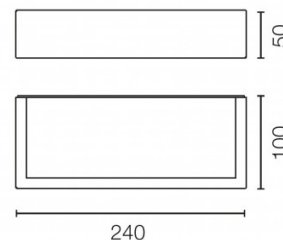

The Mile washer down LED wall lamp is available with the choice of 2 sizes, the smaller Mile 1 and the larger Mile 2. The wall lamp is also available in 7 colours, white, black, grey, anthracite, forest green, deep brown and primer. The primer finish allows you to paint the light a colour of your choosing, being perfect for blending into the wall or if you want to add a splash of vibrant colour! A wonderful light that will suit all your needs.

Dimensions: Mile 1:
Height: 5cm
Width: 12cm
Depth: 10cm

Mile 2:
Height: 5cm
Width: 24cm
Depth: 10cm

Mile 1

Mile 2

For all sales and technical enquiries, please contact:

+44 (0)114 263 4266

info@davidvillagelighting.co.uk