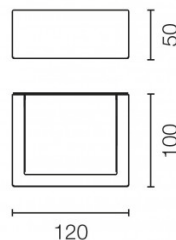

The Mile washer down LED wall lamp is available with the choice of 2 sizes, the smaller Mile 1 and the larger Mile 2. The wall lamp is also available in 7 colours, white, black, grey, anthracite, forest green, deep brown and primer. The primer finish allows you to paint the light a colour of your choosing, being perfect for blending into the wall or if you want to add a splash of vibrant colour! A wonderful light that will suit all your needs.

Dimensions: Mile 1:
Height: 5cm
Width: 12cm
Depth: 10cm

Mile 2:
Height: 5cm
Width: 24cm
Depth: 10cm

Mile 1

Mile 2

For all sales and technical enquiries, please contact:

+44 (0)114 263 4266

info@davidvillagelighting.co.uk