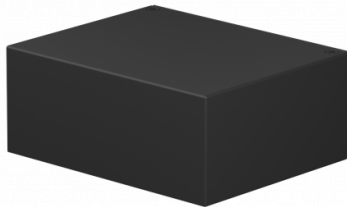

FLOS

Flos Mile Washer Down LED Outdoor Wall Light

LA10396

SOURCE: <https://www.davidvillagelighting.co.uk/product/Flos-Mile-Washer-Down-LED-Outdoor-Wall-Light/21600>

PRODUCT DESCRIPTION

Designer: Antonio Citterio

Flos Mile Washer Down Outdoor LED Wall Light

Designed by Antonio Citterio, the Mile washer down wall light is a simple, cuboid light that can be used for both homes and commercial settings. The wall light has a IP65 rating that can be used indoors and outdoors and has an integrated LED light source which is directed downwards, providing a steady and effective glow.

The Mile washer down LED wall lamp is available with the choice of 2 sizes, the smaller Mile 1 and the larger Mile 2. The wall lamp is also available in 7 colours, white, black, grey, anthracite, forest green, deep brown and primer. The primer finish allows you to paint the light a colour of your choosing, being perfect for blending into the wall or if you want to add a splash of vibrant colour! A wonderful light that will suit all your needs.

This light is dimmable upon request. Please [contact us](#) for more information.