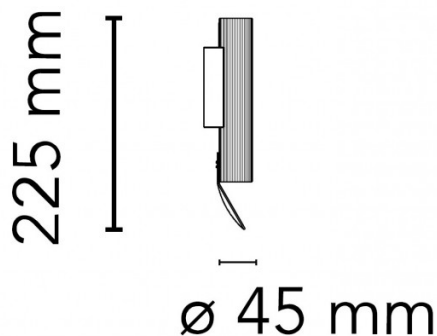

FLOS

Flos Flauta Riga 1 LED Outdoor Wall Light

LA10395

SOURCE: <https://www.davidvillagelighting.co.uk/product/Flos-Flauta-Riga-1-LED-Outdoor-Wall-Light/21595>

PRODUCT DESCRIPTION

Designer: Patricia Urquiola

Flos Flauta Riga 1 LED Wall Light

The Flauta Riga wall light has a sleek and minimalist design and is suitable for both outdoor and indoor use thanks to its 65 IP rating. The wall lamp has a cylindrical silhouette with vertical lines that is reminiscent of classical columns. The light also has an integrated LED light source that is efficient and long-lasting.

The Flauta Riga 1 LED wall lamp is available in 6 colours, white, black, deep brown, forest green, grey and anthracite, so you can find the right finish for your design scheme. You can use indoors to line hallways, as a simple light in a small space or you can use outdoors in patios, gardens or as a welcome home light. Simple and effective, use in domestic or commercial settings.

PRODUCT SPECIFICATION

Light Source:	12W LED, 3000K, 597 lumens
IP Code:	65
Dimming:	Dimmable via Dali dimming/push to make/switch dimming systems. Please consult your electrician, additional wiring may be required on site.
Dimensions:	Ø4.5cm Height: 22.5cm

For all sales and technical enquiries, please contact:

+44 (0)114 263 4266

info@davidvillagelighting.co.uk

www.davidvillagelighting.co.uk