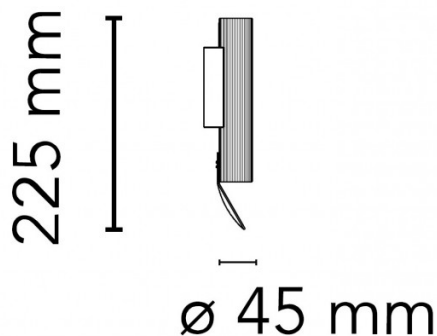

Flos Flauta Riga 1 LED Wall Light

The Flauta Riga wall light has a sleek and minimalist design and is suitable for both outdoor and indoor use thanks to its 65 IP rating. The wall lamp has a cylindrical silhouette with vertical lines that is reminiscent of classical columns. The light also has an integrated LED light source that is efficient and long-lasting.

PRODUCT SPECIFICATION

Light Source:	2 x 12W, 3000K, 597 lumens
IP Code:	65
Dimming:	Dimmable via Dali dimming/push to make/switch dimming systems. Please consult your electrician, additional wiring may be required on site.
Dimensions:	Ø4.5cm Height: 22.5cm