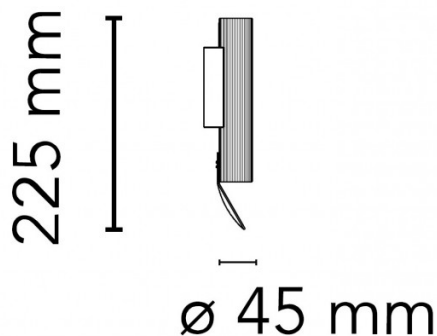

### Flos Flauta Riga 1 LED Wall Light

The Flauta Riga wall light has a sleek and minimalist design and is suitable for both outdoor and indoor use thanks to its 65 IP rating. The wall lamp has a cylindrical silhouette with vertical lines that is reminiscent of classical columns. The light also has an integrated LED light source that is efficient and long-lasting.

## PRODUCT SPECIFICATION

<b>Light Source:</b>	12W LED, 3000K, 597 lumens
<b>IP Code:</b>	65
<b>Dimming:</b>	Dimmable via Dali dimming/push to make/switch dimming systems. Please consult your electrician, additional wiring may be required on site.
<b>Dimensions:</b>	Ø4.5cm Height: 22.5cm