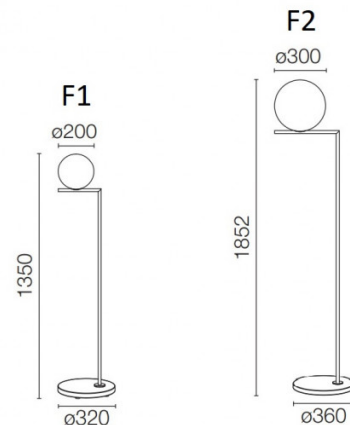

For all sales and technical enquiries, please contact:

+44 (0)114 263 4266

info@davidvillagelighting.co.uk

www.davidvillagelighting.co.uk