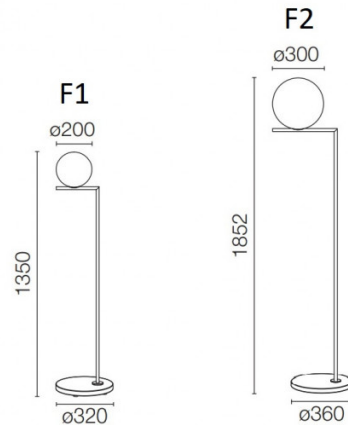

PRODUCT SPECIFICATION

Light Source: F1 - 1 x max 9W LED E14 T28 (excluded)  
F2 - 1 x max 18W LED E27 T38 (excluded)

IP Code: 65

Dimming: In line dimmer included on cable

Dimensions: F1:  
Ø20cm diffuser  
135cm height  
Ø32cm base

F2:  
Ø30cm diffuser  
185.2cm height  
Ø36cm base

5m cable length

For all sales and technical enquiries, please contact:

+44 (0)114 263 4266

info@davidvillagelighting.co.uk

www.davidvillagelighting.co.uk