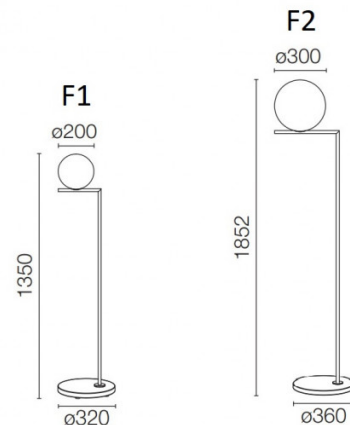

PRODUCT SPECIFICATION

Light Source: F1 - 1 x max 9W LED E14 T28 (excluded)
F2 - 1 x max 18W LED E27 T38 (excluded)

IP Code: 65

Dimming: In line dimmer included on cable

Dimensions: F1:
Ø20cm diffuser
135cm height
Ø32cm base

F2:
Ø30cm diffuser
185.2cm height
Ø36cm base

5m cable length

For all sales and technical enquiries, please contact:

+44 (0)114 263 4266

info@davidvillagelighting.co.uk

www.davidvillagelighting.co.uk