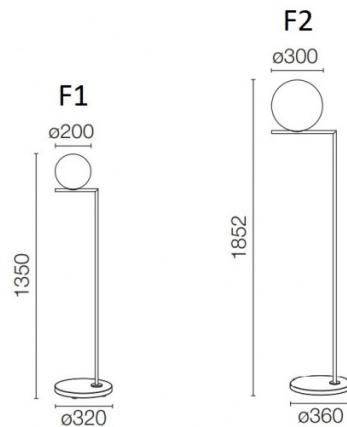

PRODUCT SPECIFICATION

Light Source: F1 - 1 x max 9W LED E14 T28 (excluded)  
F2 - 1 x max 18W LED E27 T38 (excluded)

IP Code: 65

Dimming: In line dimmer included on cable

Dimensions: F1:  
Ø20cm diffuser  
135cm height  
Ø32cm base

F2:  
Ø30cm diffuser  
185.2cm height  
Ø36cm base

5m cable length

For all sales and technical enquiries, please contact:

+44 (0)114 263 4266

info@davidvillagelighting.co.uk

www.davidvillagelighting.co.uk