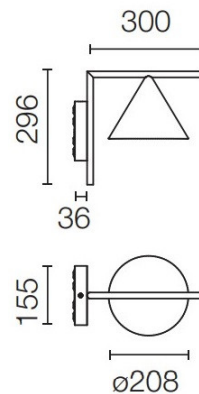

Captain Flint Outdoor LED Wall Light by Flos

The Captain Flint outdoor wall lamp is part of the [Flos Captain Flint collection](#), a range defined by simple and geometric lines. The structure is made from a straight rod that holds the lampshade, seemingly dangling it in mid-air. The shade has a lovely coned shape that allows the light flow to spread evenly and glow downwards, being an inviting and warm illumination.

PRODUCT SPECIFICATION

Light Source: 11W, 2700K, 1055 lumens
 or
 11W, 3000K, 1133 lumens
 or
 11W, 4000K, 1211 lumens

IP Code: 65

Dimensions: Ø20.8cm
 30cm depth
 29.6cm height

For all sales and technical enquiries, please contact: