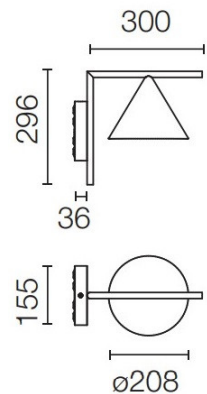

For all sales and technical enquiries, please contact:

+44 (0)114 263 4266

info@davidvillagelighting.co.uk

www.davidvillagelighting.co.uk