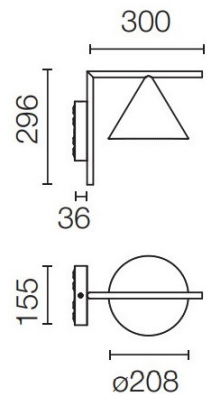

Captain Flint Outdoor LED Wall Light by Flos

The Captain Flint outdoor wall lamp is part of the [Flos Captain Flint collection](#), a range defined by simple and geometric lines. The structure is made from a straight rod that holds the lampshade, seemingly dangling it in mid-air. The shade has a lovely coned shape that allows the light flow to spread evenly and glow downwards, being an inviting and warm illumination.

PRODUCT SPECIFICATION

Light Source: 11W, 2700K, 1055 lumens
 or
 11W, 3000K, 1133 lumens
 or
 11W, 4000K, 1211 lumens

IP Code: 65

Dimensions: Ø20.8cm
 30cm depth
 29.6cm height

For all sales and technical enquiries, please contact: