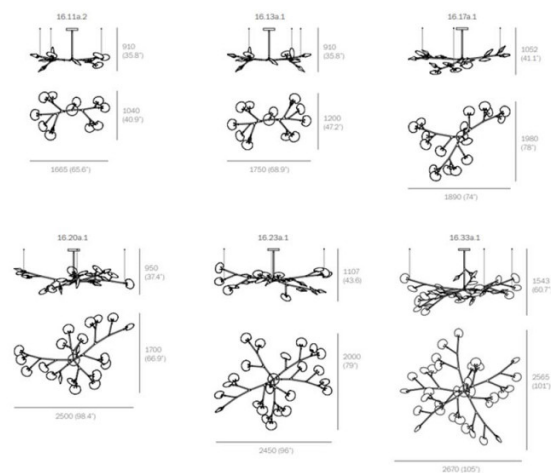

For all sales and technical enquiries, please contact:

+44 (0)114 263 4266

info@davidvillagelighting.co.uk

www.davidvillagelighting.co.uk