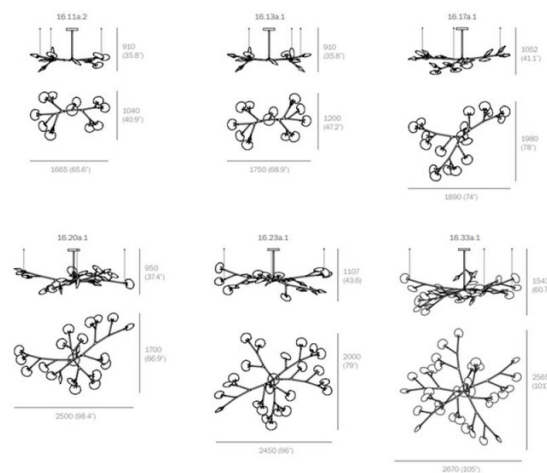

For all sales and technical enquiries, please contact:

+44 (0)114 263 4266

info@davidvillagelighting.co.uk

www.davidvillagelighting.co.uk