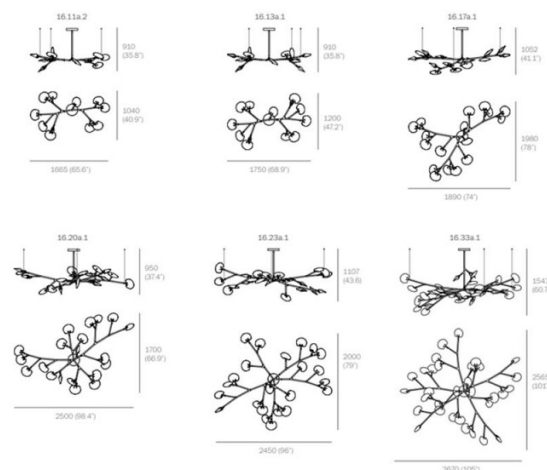

For all sales and technical enquiries, please contact:

+44 (0)114 263 4266

info@davidvillagelighting.co.uk

www.davidvillagelighting.co.uk