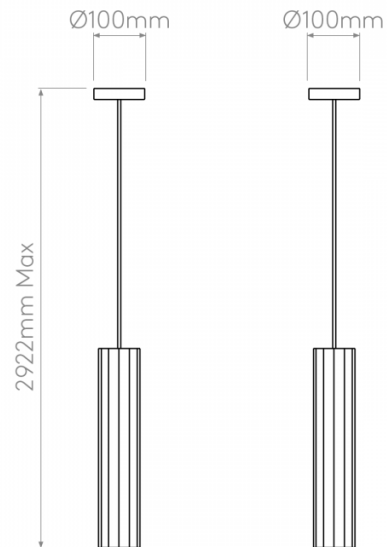

astro

Astro Hashira Pendant

LA10389/P

SOURCE: <https://www.davidvillagelighting.co.uk/product/Astro-Hashira-Pendant/21555>

PRODUCT DESCRIPTION

Hashira Pendant Light by Astro

Inspired by neoclassical architecture, the Hashira pendant is part of the [Astro Hashira collection](#). The lampshade is made from aluminium with a columned design that is modern and minimalist. The pendant lamp casts a steady stream of downward light that is perfect for hanging over tables and surfaces.

PRODUCT SPECIFICATION

- Light Source:** 1 x max 6W GU10 LED (excluded)
- IP Code:** 20
- Dimming:** Dimmable via mains phase dimming.
- Dimensions:** Ø8.15cm
Shade Height: 40cm
Ceiling Canopy: Ø10cm
Maximum Drop: 292.2cm