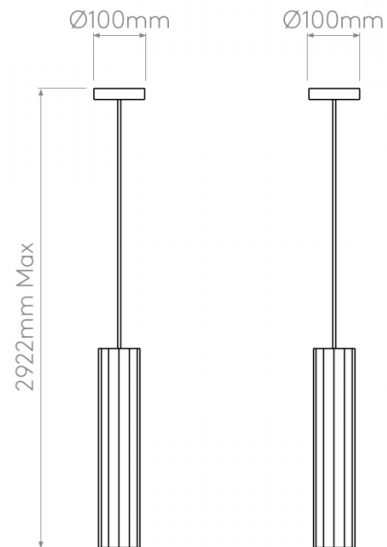

### PRODUCT DESCRIPTION

### PRODUCT SPECIFICATION

- Light Source:** 1 x max 6W GU10 LED (excluded)
- IP Code:** 20
- Dimming:** Dimmable via mains phase dimming.
- Dimensions:** Ø8.15cm  
Shade Height: 40cm  
Ceiling Canopy: Ø10cm  
Maximum Drop: 292.2cm