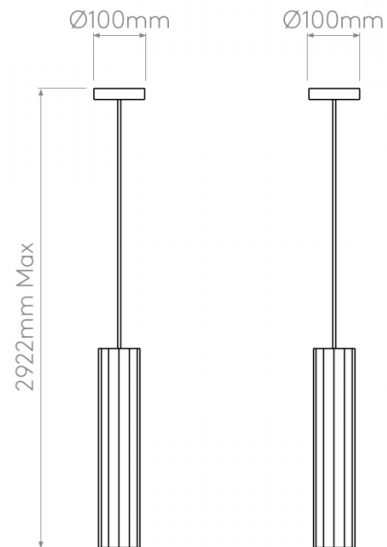

For all sales and technical enquiries, please contact:

+44 (0)114 263 4266

info@davidvillagelighting.co.uk

www.davidvillagelighting.co.uk