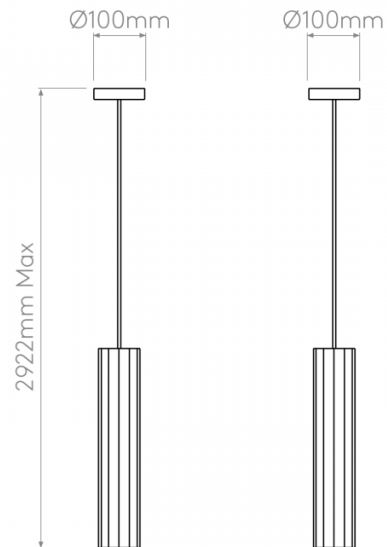

### PRODUCT DESCRIPTION

### PRODUCT SPECIFICATION

- Light Source:** 1 x max 6W GU10 LED (excluded)  
**IP Code:** 20  
**Dimming:** Dimmable via mains phase dimming.  
**Dimensions:** Ø8.15cm  
 Shade Height: 40cm  
 Ceiling Canopy: Ø10cm  
 Maximum Drop: 292.2cm