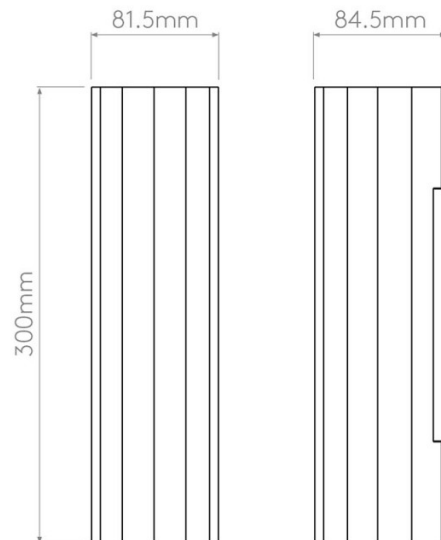

For all sales and technical enquiries, please contact:

+44 (0)114 263 4266

info@davidvillagelighting.co.uk

www.davidvillagelighting.co.uk