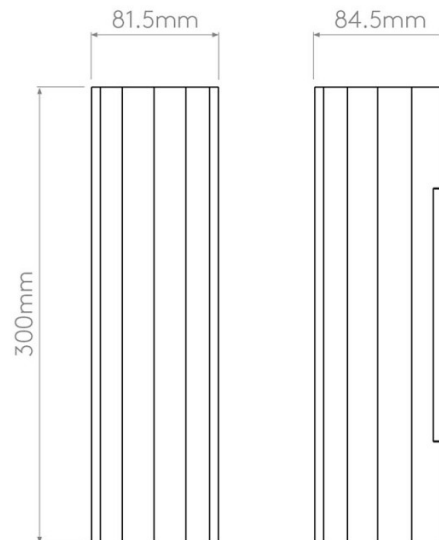

### PRODUCT SPECIFICATION

- Light Source:** 2 x Max 6W GU10 LED (excluded)
- IP Code:** 20
- Dimming:** Dimmable via mains phase dimming
- Dimensions:** Ø8.15cm  
Height: 30cm  
Depth: 8.45cm

For all sales and technical enquiries, please contact: