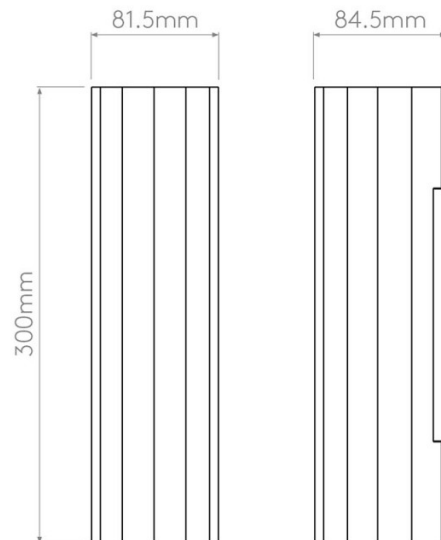

astro

Astro Hashira Wall Light

LA10389/W

SOURCE: <https://www.davidvillagelighting.co.uk/product/Astro-Hashira-Wall-Light/21553>

PRODUCT DESCRIPTION

Hashira Wall Light by Astro

The Hashira wall light is a modern and contemporary fixture that is inspired by neoclassical architecture. The wall light has a sleek and unassuming look, being able to slip in seamlessly in many types of design schemes. The Hashira wall lamp casts both an upward and downward beam of light, providing an effective glow that is functional and decorative.

This wall lamp is available in 3 colour finishes, matt gold, matt nickel and matt black and in 2 sizes, the smaller 300 and the larger 400. Use to line hallways, corridors, lounges and more or use alone in smaller spaces for a stylish and useful light fitting.

PRODUCT SPECIFICATION

- Light Source:** 2 x Max 6W GU10 LED (excluded)
- IP Code:** 20
- Dimming:** Dimmable via mains phase dimming
- Dimensions:** Ø8.15cm
Height: 30cm
Depth: 8.45cm

For all sales and technical enquiries, please contact: