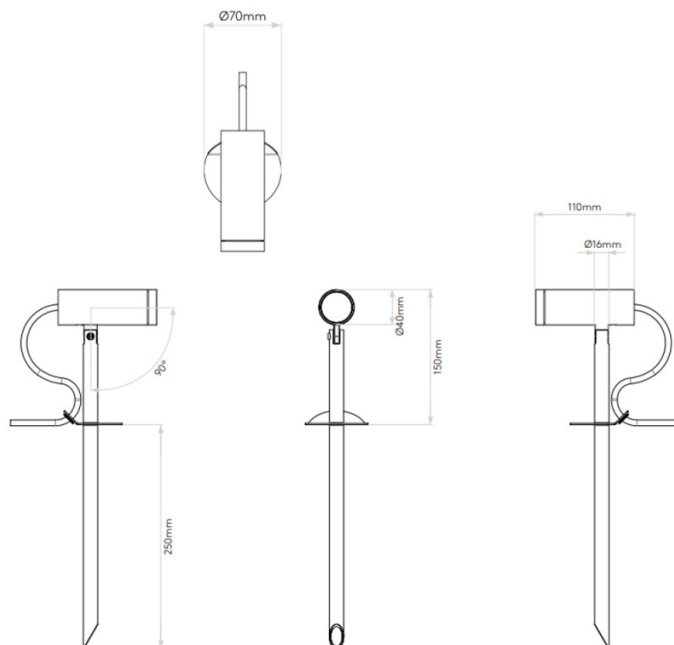

### Myos Outdoor LED Floor Spotlight by Astro

The Myos outdoor floor lamp is a minimalist and simple light that has a directable lampshade to cast a spot light wherever you need in your exterior. The Myos light has a base that can be stuck in the ground and can also be purchased with extension poles so you can adjust the height. The shade can be rotated around 90° and has an integrated LED light source for a long-lasting and effective glow.

## PRODUCT SPECIFICATION

- Light Source:** 8W, 3000K, 312 Lumens
- IP Code:** 65
- Dimming:** Non-dimmable.
- Dimensions:** Shade: Ø4cm  
Shade Length: 10cm  
Height: 40cm  
Cable Length: 270cm

**For all sales and technical enquiries, please contact:**