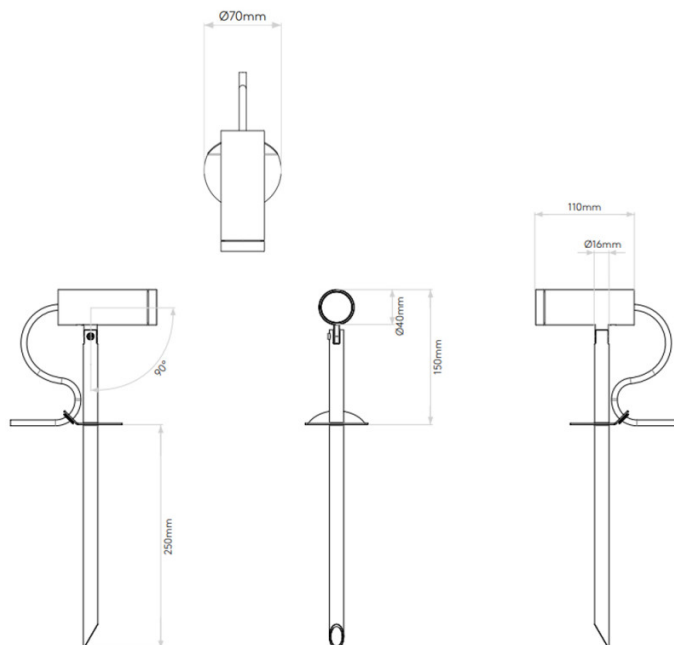

astro

Astro Myos Outdoor LED Floor Spotlight

LA10392

SOURCE: <https://www.davidvillagelighting.co.uk/product/Astro-Myos-Outdoor-LED-Floor-Spotlight/21552>

PRODUCT DESCRIPTION

Myos Outdoor LED Floor Spotlight by Astro

The Myos outdoor floor lamp is a minimalist and simple light that has a directable lampshade to cast a spot light wherever you need in your exterior. The Myos light has a base that can be stuck in the ground and can also be purchased with extension poles so you can adjust the height. The shade can be rotated around 90° and has an integrated LED light source for a long-lasting and effective glow.

The Myos LED outdoor spot light can be used in a wide variety of exteriors, whether you want to light a pathway or line your garden. This floor light is both functional and stylish and will provide an effective and atmospheric glow wherever it is installed.

This light is also dimmable when used with a compatible driver.

PRODUCT SPECIFICATION

- Light Source:** 8W, 3000K, 312 Lumens
- IP Code:** 65
- Dimming:** Non-dimmable.
- Dimensions:** Shade: Ø4cm
Shade Length: 10cm
Height: 40cm
Cable Length: 270cm