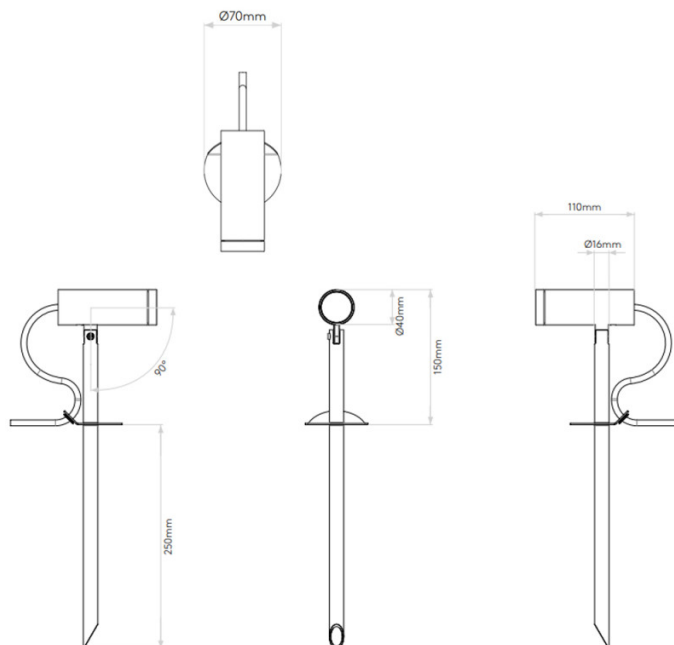

### Myos Outdoor LED Floor Spotlight by Astro

The Myos outdoor floor lamp is a minimalist and simple light that has a directable lampshade to cast a spot light wherever you need in your exterior. The Myos light has a base that can be stuck in the ground and can also be purchased with extension poles so you can adjust the height. The shade can be rotated around 90° and has an integrated LED light source for a long-lasting and effective glow.

## PRODUCT SPECIFICATION

**Light Source:** 8W, 3000K, 312 Lumens

**IP Code:** 65

**Dimming:** Non-dimmable.

**Dimensions:** Shade: Ø4cm  
Shade Length: 10cm  
Height: 40cm  
Cable Length: 270cm

**For all sales and technical enquiries, please contact:**