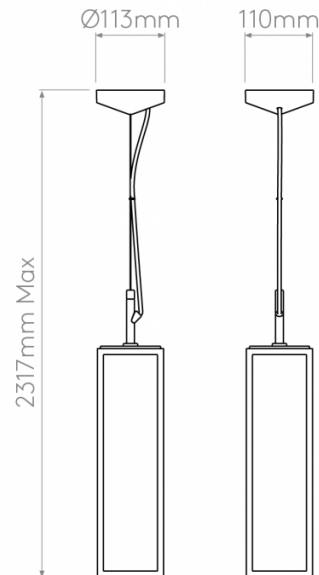

astro

Astro Harvard Outdoor Pendant

LA10391/P

SOURCE: <https://www.davidvillagelighting.co.uk/product/Astro-Harvard-Outdoor-Pendant/21551>

PRODUCT DESCRIPTION

Harvard Outdoor Pendant Light by Astro

The Harvard pendant is part of the [Astro Harvard collection](#), a range of lights that modernise the traditional lantern. Made from steel, the pendant light has glass panes which exposes the light bulb, having a minimalist and contemporary aesthetic.

PRODUCT SPECIFICATION

- Light Source:** 1 x Max 60W E27 (excluded)
- IP Code:** 44
- Dimming:** Dimmable via mains phase dimming.
- Dimensions:** Shade Height: 38cm
Ceiling Canopy: Ø11.3cm
Maximum Drop: 231.7cm