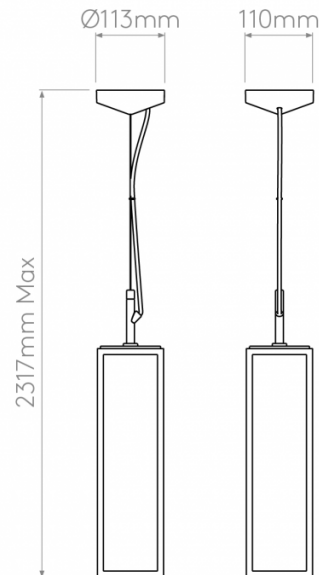

astro

Astro Harvard Outdoor Pendant

LA10391/P

SOURCE: <https://www.davidvillagelighting.co.uk/product/Astro-Harvard-Outdoor-Pendant/21551>

PRODUCT DESCRIPTION

Harvard Outdoor Pendant Light by Astro

The Harvard pendant is part of the [Astro Harvard collection](#), a range of lights that modernise the traditional lantern. Made from steel, the pendant light has glass panes which exposes the light bulb, having a minimalist and contemporary aesthetic.

PRODUCT SPECIFICATION

Light Source: 1 x Max 60W E27 (excluded)

IP Code: 44

Dimming: Dimmable via mains phase dimming.

Dimensions: Shade Height: 38cm
Ceiling Canopy: Ø11.3cm
Maximum Drop: 231.7cm

For all sales and technical enquiries, please contact: