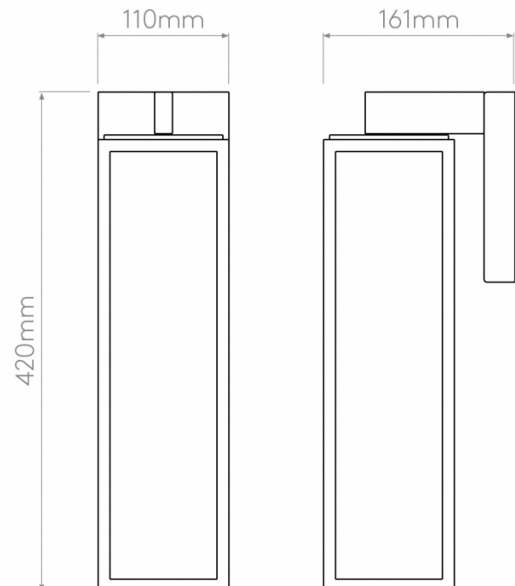

### PRODUCT SPECIFICATION

**Light Source:** 1 x Max 60W E27 (excluded)

**IP Code:** 44

**Dimming:** Dimmable via mains phase dimming.

**Dimensions:** Height: 42cm  
Depth: 16.1cm  
Width: 11cm

**For all sales and technical enquiries, please contact:**