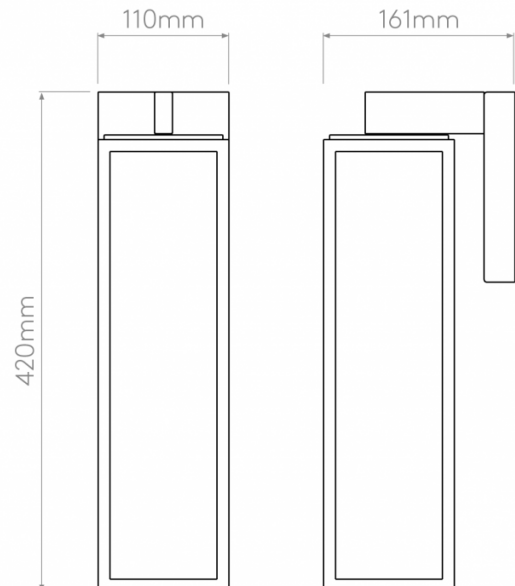

For all sales and technical enquiries, please contact:

+44 (0)114 263 4266

info@davidvillagelighting.co.uk

www.davidvillagelighting.co.uk