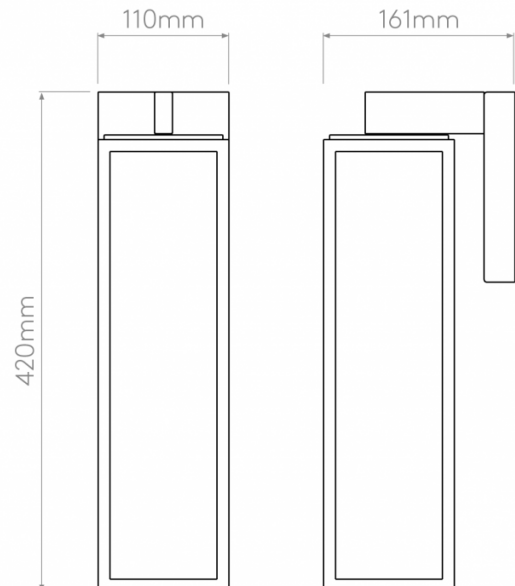

The Harvard Lantern wall light is a modern interpretation of the traditional lantern, made from a stainless steel structure with glass panes. The light bulb sits exposed in the box, producing an effective glow that is welcoming and atmospheric.

PRODUCT SPECIFICATION

Light Source: 1 x Max 60W E27 (excluded)

IP Code: 44

Dimming: Dimmable via mains phase dimming.

Dimensions: Height: 42cm
Depth: 16.1cm
Width: 11cm

For all sales and technical enquiries, please contact: