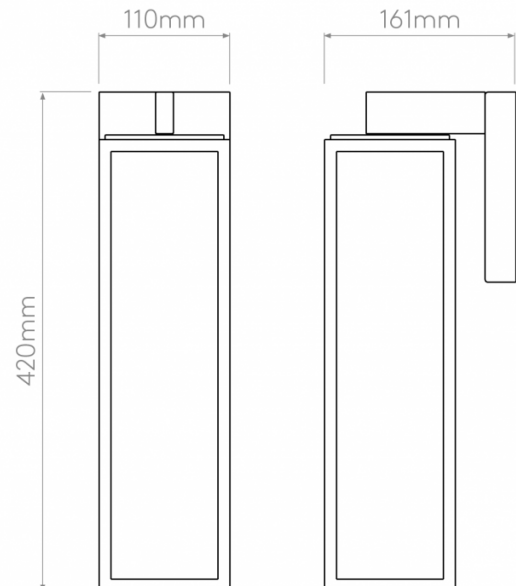

The Harvard Lantern wall light is a modern interpretation of the traditional lantern, made from a stainless steel structure with glass panes. The light bulb sits exposed in the box, producing an effective glow that is welcoming and atmospheric.

PRODUCT SPECIFICATION

Light Source: 1 x Max 60W E27 (excluded)

IP Code: 44

Dimming: Dimmable via mains phase dimming.

Dimensions: Height: 42cm
Depth: 16.1cm
Width: 11cm

For all sales and technical enquiries, please contact: