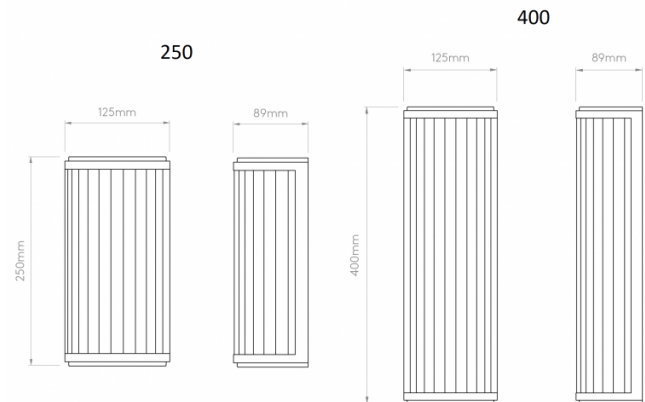

PRODUCT SPECIFICATION

Light Source: 250 - 5.1W, 3000K, 325 Lumens
400 - 7.8W, 3000K, 680 Lumens

IP Code: 44

Dimming: Dimmable via mains phase dimming.

Dimensions: 250:
Height: 25cm
Width: 12.5cm
Depth: 8.9cm

400:
Height: 40cm
Width: 12.5cm
Depth: 8.9cm

For all sales and technical enquiries, please contact:

+44 (0)114 263 4266

info@davidvillagelighting.co.uk

www.davidvillagelighting.co.uk