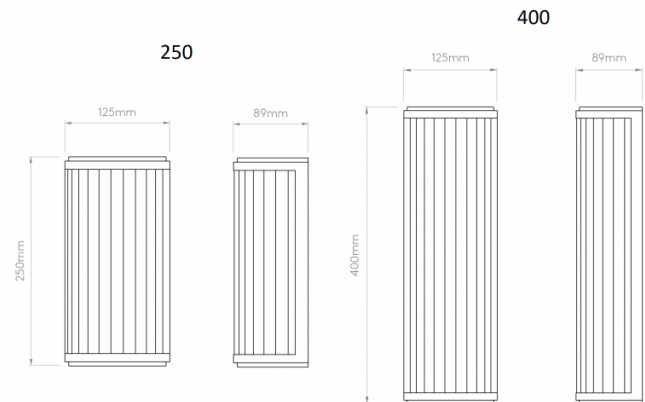

PRODUCT SPECIFICATION

Light Source: 250 - 5.1W, 3000K, 325 Lumens
 400 - 7.8W, 3000K, 680 Lumens

IP Code: 44

Dimming: Dimmable via mains phase dimming.

Dimensions: **250:**
 Height: 25cm
 Width: 12.5cm
 Depth: 8.9cm

400:
 Height: 40cm
 Width: 12.5cm
 Depth: 8.9cm

For all sales and technical enquiries, please contact:

+44 (0)114 263 4266

info@davidvillagelighting.co.uk

www.davidvillagelighting.co.uk