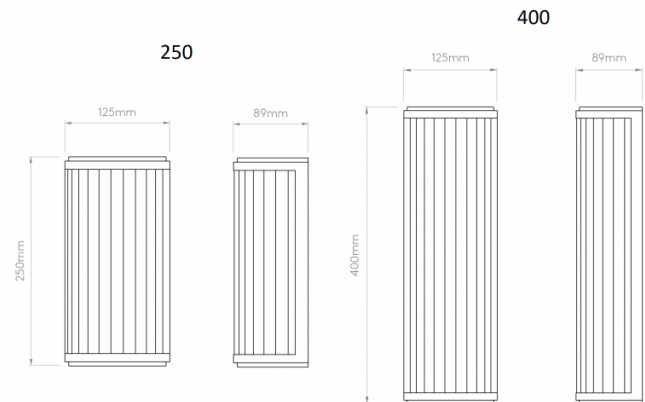

For all sales and technical enquiries, please contact:

+44 (0)114 263 4266

info@davidvillagelighting.co.uk

www.davidvillagelighting.co.uk