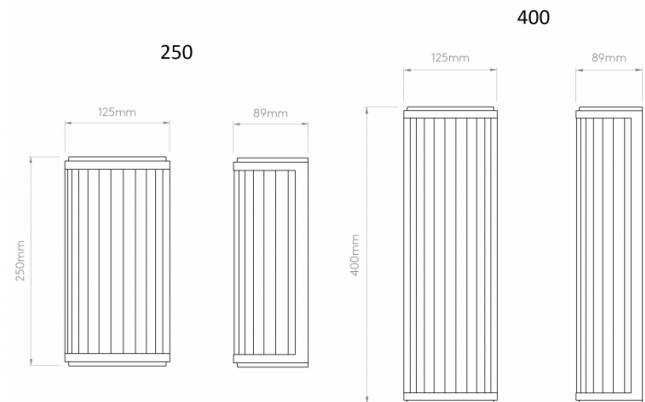

## PRODUCT SPECIFICATION

**Light Source:** 250 - 5.1W, 3000K, 325 Lumens  
 400 - 7.8W, 3000K, 680 Lumens

**IP Code:** 44

**Dimming:** Dimmable via mains phase dimming.

**Dimensions:** **250:**  
 Height: 25cm  
 Width: 12.5cm  
 Depth: 8.9cm

**400:**  
 Height: 40cm  
 Width: 12.5cm  
 Depth: 8.9cm

**For all sales and technical enquiries, please contact:**

+44 (0)114 263 4266

info@davidvillagelighting.co.uk

www.davidvillagelighting.co.uk