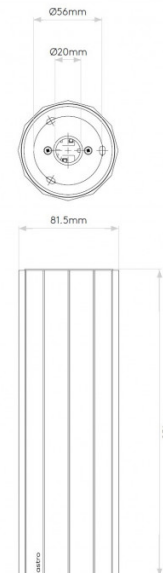

astro

Astro Hashira Surface Ceiling Light

LA10389

SOURCE: <https://www.davidvillagelighting.co.uk/product/Astro-Hashira-Surface-Ceiling-Light/21546>

PRODUCT DESCRIPTION

Hashira Surface 250 Ceiling Light by Astro

The Hashira Surface 250 ceiling lamp is a contemporary and modern light fixture that provides an effective flow of light that directs downwards. The design has a sleek, dodecagonal shape that is inspired by neoclassical architecture which creates a simple and functional aesthetic in any space.

PRODUCT SPECIFICATION

- Light Source:** 1 x Max 6W GU10 LED (excluded)
- IP Code:** 20
- Dimming:** Dimmable via mains phase dimming.
- Dimensions:** Ø8.15cm
Height: 25.1cm

For all sales and technical enquiries, please contact: