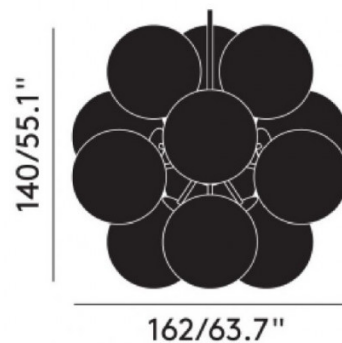

Dimensions: Width: 162cm
Height: 140cm

For all sales and technical enquiries, please contact:

+44 (0)114 263 4266

info@davidvillagelighting.co.uk

www.davidvillagelighting.co.uk