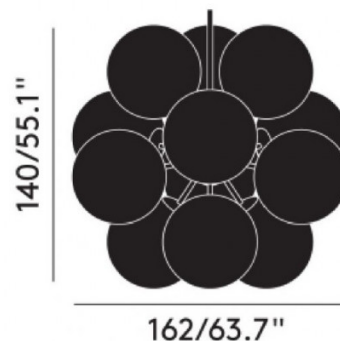

## PRODUCT SPECIFICATION

- Light Source:** 12 x 6W, 3000K, 800 Lumens
- IP Code:** 20
- Dimming:** Dimmable via mains phase dimming.
- Dimensions:** Width: 162cm  
Height: 140cm

**For all sales and technical enquiries, please contact:**