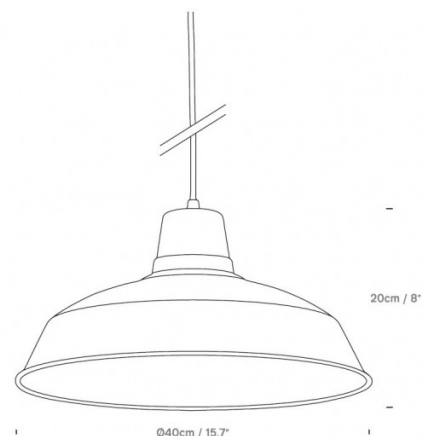

The Innermost Foundry Pendant Light embodies the iconic industrial workshop style, with a sleek, domed shape and clean lines. Made from spun steel, this pendant offers a versatile lighting solution for both residential and commercial spaces. The white interior of the shade ensures optimal light reflection, creating an inviting ambience, whether used singly or in multiples. Available in black, red, yellow, and white, the Foundry pendant brings a contemporary edge to traditional industrial design.

In addition to its standard E27 socket, the Foundry Pendant is also compatible with Innermost's DropLED integrated LED unit for those seeking an energy-efficient option. With an adjustable cable and a matching ceiling rose, this pendant can be adapted to fit various interior aesthetics, from minimalist to vibrant industrial themes.

PRODUCT SPECIFICATION

Light Source: 1 x Max 100W E27 (excluded)

IP Code: 20

Dimming: Dimmable via mains phase dimming.

Dimensions: Ø40cm
Height: 20cm
Cable Length: 120cm

For all sales and technical enquiries, please contact: