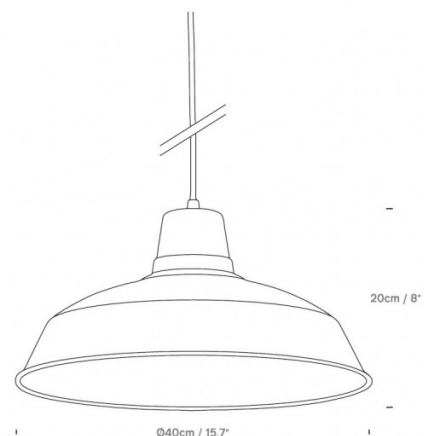

In addition to its standard E27 socket, the Foundry Pendant is also compatible with Innermost's DropLED integrated LED unit for those seeking an energy-efficient option. With an adjustable cable and a matching ceiling rose, this pendant can be adapted to fit various interior aesthetics, from minimalist to vibrant industrial themes.

## PRODUCT SPECIFICATION

**Light Source:** 1 x Max 100W E27 (excluded)

**IP Code:** 20

**Dimming:** Dimmable via mains phase dimming.

**Dimensions:** Ø40cm  
Height: 20cm  
Cable Length: 120cm

**For all sales and technical enquiries, please contact:**