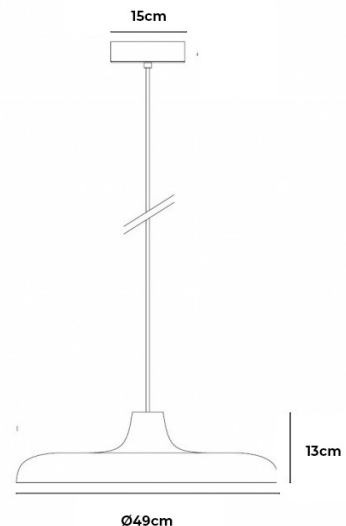

PRODUCT SPECIFICATION

Light Source: 1 x Max 100W E27 (Excluded)

IP Code: 20

Dimming: Dimmable via mains phase dimming.

Dimensions: Shade: Ø49cm
Height: 13cm
Ceiling Canopy: Ø15cm

Cable Length: 120cm

For all sales and technical enquiries, please contact: