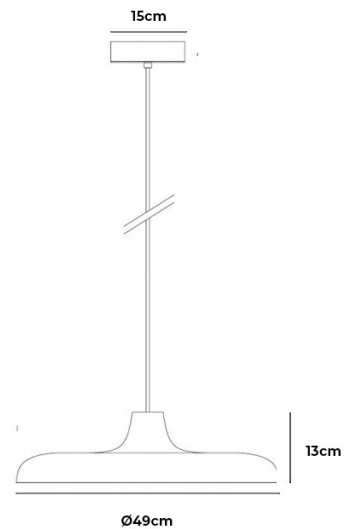

PRODUCT SPECIFICATION

Light Source: 1 x Max 100W E27 (Excluded)

IP Code: 20

Dimming: Dimmable via mains phase dimming.

Dimensions: Shade: Ø49cm
Height: 13cm
Ceiling Canopy: Ø15cm

Cable Length: 120cm

For all sales and technical enquiries, please contact: