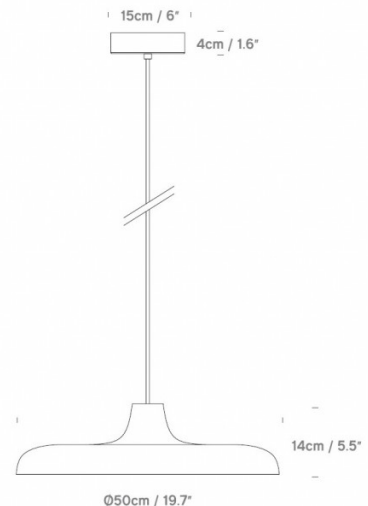

innermost

Innermost Portobello Pendant

LA10387

SOURCE: <https://www.davidvillagelighting.co.uk/product/Innermost-Portobello-Pendant/21527>

PRODUCT DESCRIPTION

Portobello Pendant Light by Innermost

With a functional and simple style, the Portobello pendant has a familiar silhouette that is modernised with a spun aluminium lampshade available in bright glossy colours. This pendant lamp has a nice, big size and emits a downward directed light, making it perfect to use as a main light in dining rooms, lounges, kitchens and many more.

PRODUCT SPECIFICATION

Light Source: 1 x max 100W E27 (excluded)

Dimming: Dimmable via mains phase dimming

Dimensions: Ø50cm
14cm height
Ø15cm ceiling canopy
120cm cable length

For all sales and technical enquiries, please contact: