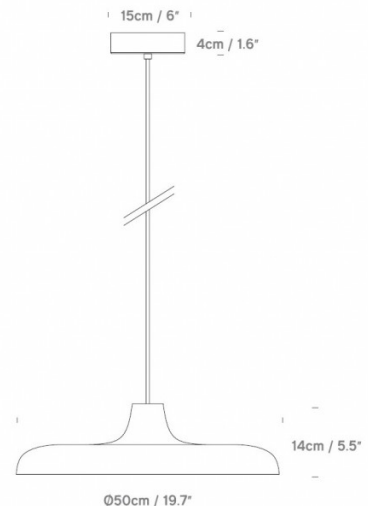

## PRODUCT SPECIFICATION

**Light Source:** 1 x max 100W E27 (excluded)

**Dimming:** Dimmable via mains phase dimming

**Dimensions:** Ø50cm  
14cm height  
Ø15cm ceiling canopy  
120cm cable length

For all sales and technical enquiries, please contact: