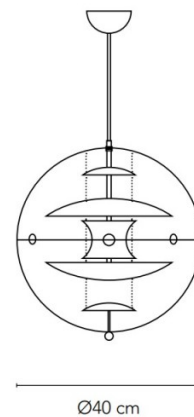

Verpan VP Globe Coloured Glass Pendant

LA8420/C

SOURCE: <https://www.davidvillagelighting.co.uk/product/Verpan-VP-Globe-Coloured-Glass-Pendant/21524>

PRODUCT DESCRIPTION

Designer: Verner Panton

VP Globe Coloured Glass Pendant Light

A part of the [Verpan VP Globe collection](#), the VP Globe coloured glass pendant is made from multiple parts that sit beautifully in an acrylic globe. The multiple reflectors are made from coloured glass and polished aluminium with red and blue colour hints that provide a splash of colour to the light and your interior. The futuristic look of the inner decoration and the combination of glass and metal make this pendant light a stunning addition to any room and will catch the eye.

PRODUCT SPECIFICATION

- Light Source:** 1 x max 60W E14 (excluded)
- Dimming:** Dimmable via mains phase dimming
- Dimensions:** Ø40cm
400cm cable length

VP GLOBE ø40

For all sales and technical enquiries, please contact: