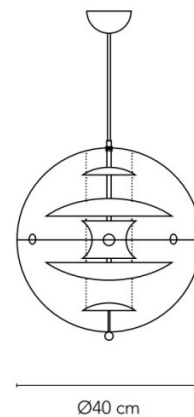

PRODUCT SPECIFICATION

Light Source: 1 x max 60W E14 (excluded)

Dimming: Dimmable via mains phase dimming

Dimensions: Ø40cm
400cm cable length

VP GLOBE ø40

Ø40 cm

For all sales and technical enquiries, please contact: