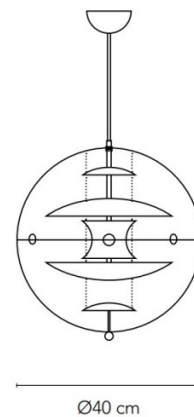

## PRODUCT SPECIFICATION

**Light Source:** 1 x max 60W E14 (excluded)

**Dimming:** Dimmable via mains phase dimming

**Dimensions:** Ø40cm  
400cm cable length

VP GLOBE ø40

**For all sales and technical enquiries, please contact:**