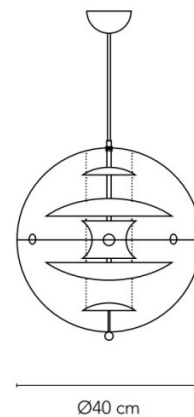

PRODUCT SPECIFICATION

Light Source: 1 x max 60W E14 (excluded)

Dimming: Dimmable via mains phase dimming

Dimensions: Ø40cm
400cm cable length

VP GLOBE ø40

For all sales and technical enquiries, please contact: