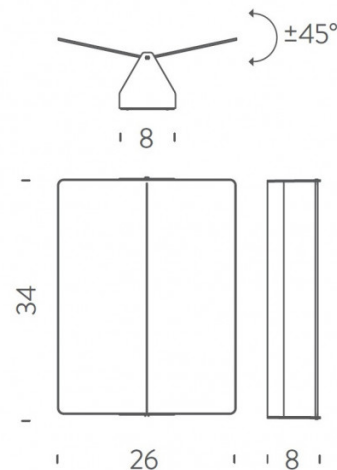

### PRODUCT SPECIFICATION

**Light Source:** 20W, 3000K, 585 lumens

**Dimming:** Dimmable via mains phase dimming

**Dimensions:** 26cm width  
34cm height  
8cm depth

**For all sales and technical enquiries, please contact:**