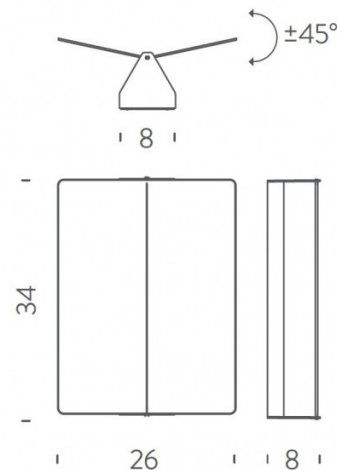

PRODUCT DESCRIPTION

Designer: Charlotte Perriand

**Applique à Volet Pivotant Plié LED
Wall Light by Nemo Lighting**

A part of the [Nemo Lighting Applique à Volet Pivotant collection](#) designed by Charlotte Perriand, the Applique à Volet Pivotant Plié wall light is the biggest fixture of the range. With two sides that can open up, this wall lamp has a rectangular shape with a block colour on the front, with the choice between red, black or natural anodized aluminium.

PRODUCT SPECIFICATION

- Light Source:** 20W, 3000K, 585 lumens
- Dimming:** Dimmable via mains phase dimming
- Dimensions:** 26cm width
34cm height
8cm depth

For all sales and technical enquiries, please contact: