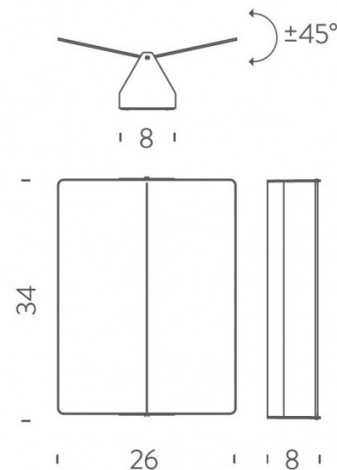

**PRODUCT DESCRIPTION**

**Designer:** Charlotte Perriand

**Applique à Volet Pivotant Plié LED  
Wall Light by Nemo Lighting**

A part of the [Nemo Lighting Applique à Volet Pivotant collection](#) designed by Charlotte Perriand, the Applique à Volet Pivotant Plié wall light is the biggest fixture of the range. With two sides that can open up, this wall lamp has a rectangular shape with a block colour on the front, with the choice between red, black or natural anodized aluminium.

**PRODUCT SPECIFICATION**

- Light Source:** 20W, 3000K, 585 lumens
- Dimming:** Dimmable via mains phase dimming
- Dimensions:** 26cm width  
34cm height  
8cm depth

**For all sales and technical enquiries, please contact:**