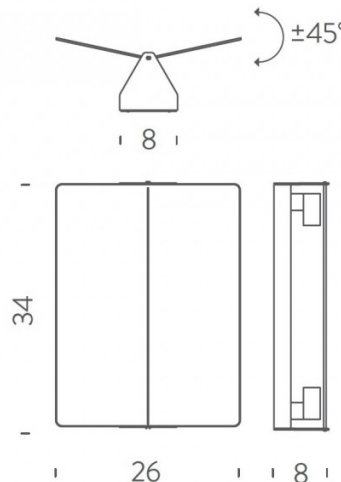

The Applique à Volet Pivotant Plié wall lamp is available in 2 colours, black or natural anodized aluminium, which can both stand out or subtly slip into your design scheme. The front of the wall light has two sides that can individually be tilted up to 45° to direct the light flow which is both warm and soft. The wall light can be installed both horizontally or vertically on the wall and will be a gorgeous addition to homes, offices and commercial settings.

**PRODUCT SPECIFICATION**

**Light Source:** 2 x max 40W E14 QT-DE (excluded)

**Dimming:** Dimmable via mains phase dimming

**Dimensions:** 26cm width  
34cm height  
8cm depth

**For all sales and technical enquiries, please contact:**