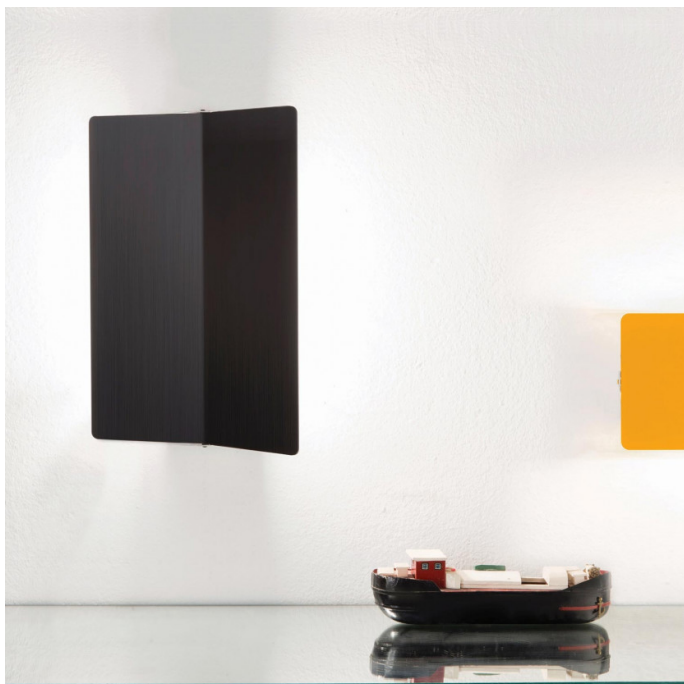

NEMO

LA10382/P

Nemo Lighting Applique a Volet Pivotant Plie Wall Light

SOURCE: <https://www.davidvillagelighting.co.uk/product/Nemo-Lighting-Applique-a-Volet-Pivotant-Plie-Wall-Light/21505>

PRODUCT DESCRIPTION

Designer: Charlotte Perriand

Applique à Volet Pivotant Plié Wall Light by Nemo Lighting

The Applique à Volet Pivotant Plié wall light is the biggest light in the [Nemo Lighting Applique à Volet Pivotant collection](#), and has a simplistic rectangular form. This wall lamp was originally designed by Charlotte Perriand, a 20th century icon who made her mark on the design world with her functional yet stylish designs.

The Applique à Volet Pivotant Plié wall lamp is available in 2 colours, black or natural anodized aluminium, which can both stand out or subtly slip into your design scheme. The front of the wall light has two sides that can individually be tilted up to 45° to direct the light flow which is both warm and soft. The wall light can be installed both horizontally or vertically on the wall and will be a gorgeous addition to homes, offices and commercial settings.

PRODUCT SPECIFICATION

Light Source: 2 x max 40W E14 QT-DE (excluded)

Dimming: Dimmable via mains phase dimming

Dimensions: 26cm width
34cm height
8cm depth

For all sales and technical enquiries, please contact: