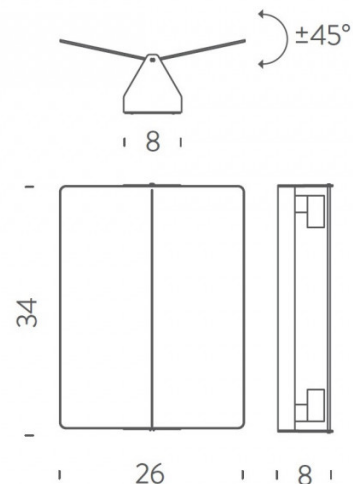

Designer: Charlotte Perriand

Applique à Volet Pivotant Plié Wall Light by Nemo Lighting

The Applique à Volet Pivotant Plié wall light is the biggest light in the [Nemo Lighting Applique à Volet Pivotant collection](#), and has a simplistic rectangular form. This wall lamp was originally designed by Charlotte Perriand, a 20th century icon who made her mark on the design world with her functional yet stylish designs.

The Applique à Volet Pivotant Plié wall lamp is available in 2 colours, black or natural anodized aluminium, which can both stand out or subtly slip into your design scheme. The front of the wall light has two sides that can individually be tilted up to 45° to direct the light flow which is both warm and soft. The wall light can be installed both horizontally or vertically on the wall and will be a gorgeous addition to homes, offices and commercial settings.

PRODUCT SPECIFICATION

- Light Source:** 2 x max 40W E14 QT-DE (excluded)
- Dimming:** Dimmable via mains phase dimming
- Dimensions:** 26cm width  
34cm height  
8cm depth

For all sales and technical enquiries, please contact: