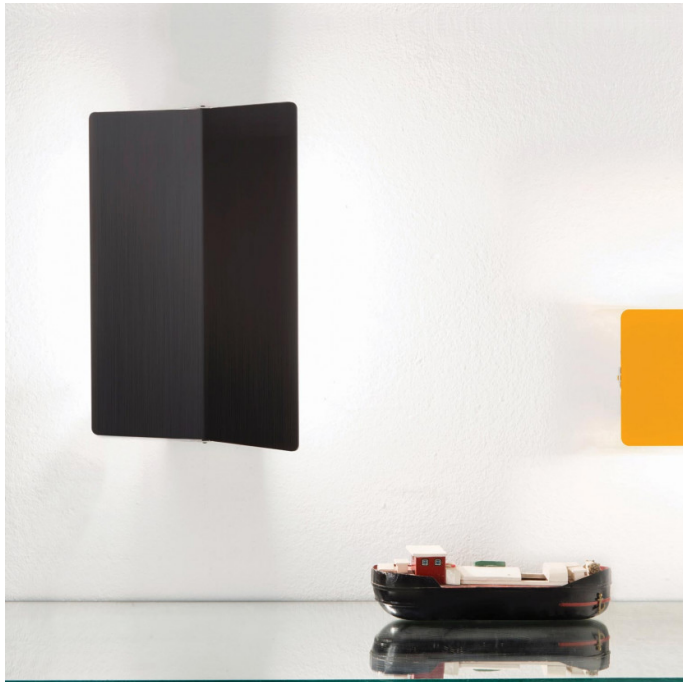

NEMO

LA10382/P

Nemo Lighting Applique a Volet  
Pivotant Plie Wall Light

SOURCE: <https://www.davidvillagelighting.co.uk/product/Nemo-Lighting-Applique-a-Volet-Pivotant-Plie-Wall-Light/21505>

PRODUCT DESCRIPTION

Designer: Charlotte Perriand

Applique à Volet Pivotant Plié Wall Light by Nemo Lighting

The Applique à Volet Pivotant Plié wall light is the biggest light in the [Nemo Lighting Applique à Volet Pivotant collection](#), and has a simplistic rectangular form. This wall lamp was originally designed by Charlotte Perriand, a 20th century icon who made her mark on the design world with her functional yet stylish designs.

The Applique à Volet Pivotant Plié wall lamp is available in 2 colours, black or natural anodized aluminium, which can both stand out or subtly slip into your design scheme. The front of the wall light has two sides that can individually be tilted up to 45° to direct the light flow which is both warm and soft. The wall light can be installed both horizontally or vertically on the wall and will be a gorgeous addition to homes, offices and commercial settings.

PRODUCT SPECIFICATION

- Light Source:** 2 x max 40W E14 QT-DE (excluded)
- Dimming:** Dimmable via mains phase dimming
- Dimensions:** 26cm width  
34cm height  
8cm depth

For all sales and technical enquiries, please contact: