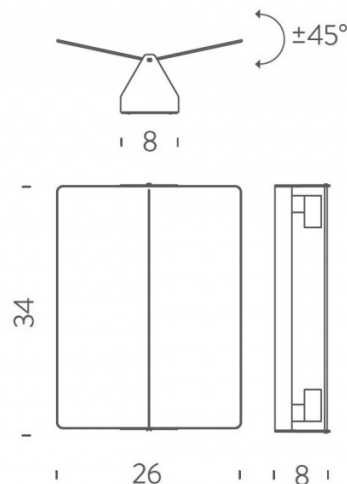

Designer: Charlotte Perriand

Applique à Volet Pivotant Plié Wall Light by Nemo Lighting

The Applique à Volet Pivotant Plié wall light is the biggest light in the [Nemo Lighting Applique à Volet Pivotant collection](#), and has a simplistic rectangular form. This wall lamp was originally designed by Charlotte Perriand, a 20th century icon who made her mark on the design world with her functional yet stylish designs.

The Applique à Volet Pivotant Plié wall lamp is available in 2 colours, black or natural anodized aluminium, which can both stand out or subtly slip into your design scheme. The front of the wall light has two sides that can individually be tilted up to 45° to direct the light flow which is both warm and soft. The wall light can be installed both horizontally or vertically on the wall and will be a gorgeous addition to homes, offices and commercial settings.

PRODUCT SPECIFICATION

Light Source: 2 x max 40W E14 QT-DE (excluded)

Dimming: Dimmable via mains phase dimming

Dimensions: 26cm width
34cm height
8cm depth

For all sales and technical enquiries, please contact: