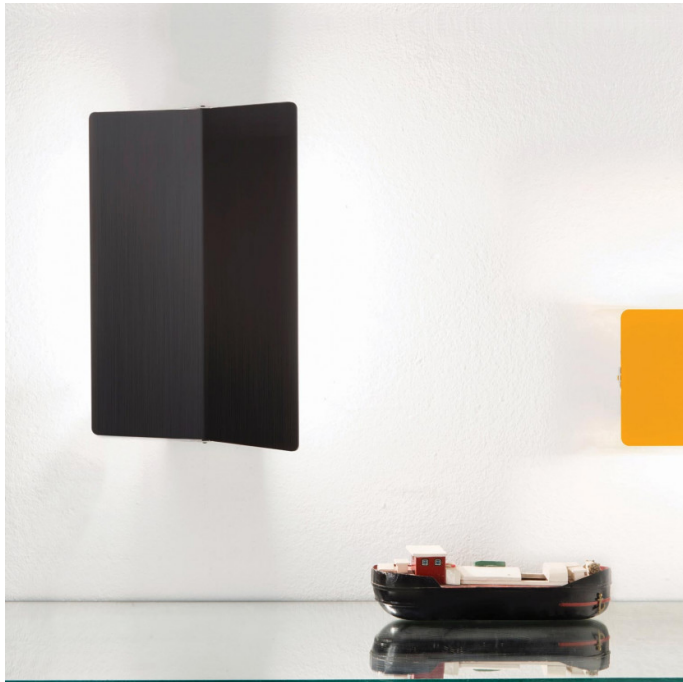

NEMO

LA10382/P

**Nemo Lighting Applique a Volet
Pivotant Plie Wall Light**

SOURCE: <https://www.davidvillagelighting.co.uk/product/Nemo-Lighting-Applique-a-Volet-Pivotant-Plie-Wall-Light/21505>

PRODUCT DESCRIPTION

Designer: Charlotte Perriand

Applique à Volet Pivotant Plié Wall Light by Nemo Lighting

The Applique à Volet Pivotant Plié wall light is the biggest light in the [Nemo Lighting Applique à Volet Pivotant collection](#), and has a simplistic rectangular form. This wall lamp was originally designed by Charlotte Perriand, a 20th century icon who made her mark on the design world with her functional yet stylish designs.

The Applique à Volet Pivotant Plié wall lamp is available in 2 colours, black or natural anodized aluminium, which can both stand out or subtly slip into your design scheme. The front of the wall light has two sides that can individually be tilted up to 45° to direct the light flow which is both warm and soft. The wall light can be installed both horizontally or vertically on the wall and will be a gorgeous addition to homes, offices and commercial settings.

PRODUCT SPECIFICATION

- Light Source:** 2 x max 40W E14 QT-DE (excluded)
- Dimming:** Dimmable via mains phase dimming
- Dimensions:** 26cm width
34cm height
8cm depth

For all sales and technical enquiries, please contact: