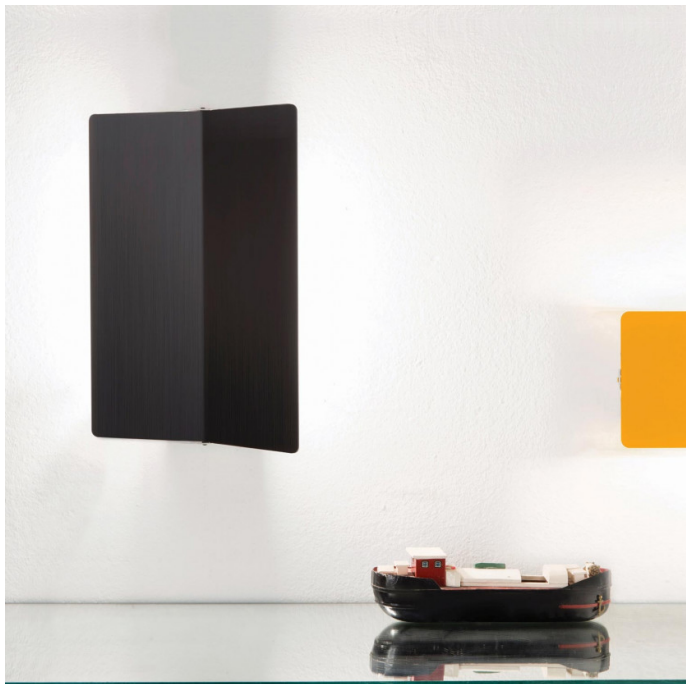

**NEMO**

LA10382/P

**Nemo Lighting Applique a Volet  
Pivotant Plie Wall Light**

SOURCE: <https://www.davidvillagelighting.co.uk/product/Nemo-Lighting-Applique-a-Volet-Pivotant-Plie-Wall-Light/21505>

**PRODUCT DESCRIPTION**

**Designer:** Charlotte Perriand

**Applique à Volet Pivotant Plié Wall Light by Nemo Lighting**

The Applique à Volet Pivotant Plié wall light is the biggest light in the [Nemo Lighting Applique à Volet Pivotant collection](#), and has a simplistic rectangular form. This wall lamp was originally designed by Charlotte Perriand, a 20th century icon who made her mark on the design world with her functional yet stylish designs.

The Applique à Volet Pivotant Plié wall lamp is available in 2 colours, black or natural anodized aluminium, which can both stand out or subtly slip into your design scheme. The front of the wall light has two sides that can individually be tilted up to 45° to direct the light flow which is both warm and soft. The wall light can be installed both horizontally or vertically on the wall and will be a gorgeous addition to homes, offices and commercial settings.