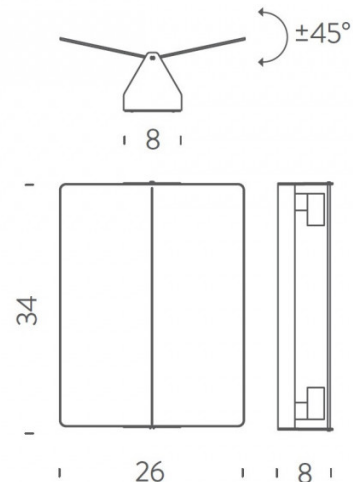

Designer: Charlotte Perriand

Applique à Volet Pivotant Plié Wall Light by Nemo Lighting

The Applique à Volet Pivotant Plié wall light is the biggest light in the [Nemo Lighting Applique à Volet Pivotant collection](#), and has a simplistic rectangular form. This wall lamp was originally designed by Charlotte Perriand, a 20th century icon who made her mark on the design world with her functional yet stylish designs.

The Applique à Volet Pivotant Plié wall lamp is available in 2 colours, black or natural anodized aluminium, which can both stand out or subtly slip into your design scheme. The front of the wall light has two sides that can individually be tilted up to 45° to direct the light flow which is both warm and soft. The wall light can be installed both horizontally or vertically on the wall and will be a gorgeous addition to homes, offices and commercial settings.

PRODUCT SPECIFICATION

- Light Source:** 2 x max 40W E14 QT-DE (excluded)
- Dimming:** Dimmable via mains phase dimming
- Dimensions:** 26cm width
34cm height
8cm depth

For all sales and technical enquiries, please contact: