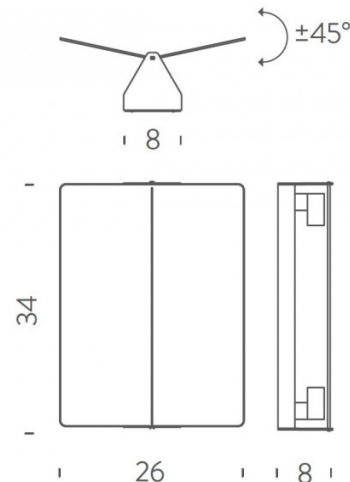

Designer: Charlotte Perriand

Applique à Volet Pivotant Plié Wall Light by Nemo Lighting

The Applique à Volet Pivotant Plié wall light is the biggest light in the [Nemo Lighting Applique à Volet Pivotant collection](#), and has a simplistic rectangular form. This wall lamp was originally designed by Charlotte Perriand, a 20th century icon who made her mark on the design world with her functional yet stylish designs.

The Applique à Volet Pivotant Plié wall lamp is available in 2 colours, black or natural anodized aluminium, which can both stand out or subtly slip into your design scheme. The front of the wall light has two sides that can individually be tilted up to 45° to direct the light flow which is both warm and soft. The wall light can be installed both horizontally or vertically on the wall and will be a gorgeous addition to homes, offices and commercial settings.

PRODUCT SPECIFICATION

Light Source: 2 x max 40W E14 QT-DE (excluded)

Dimming: Dimmable via mains phase dimming

Dimensions: 26cm width
34cm height
8cm depth

For all sales and technical enquiries, please contact: