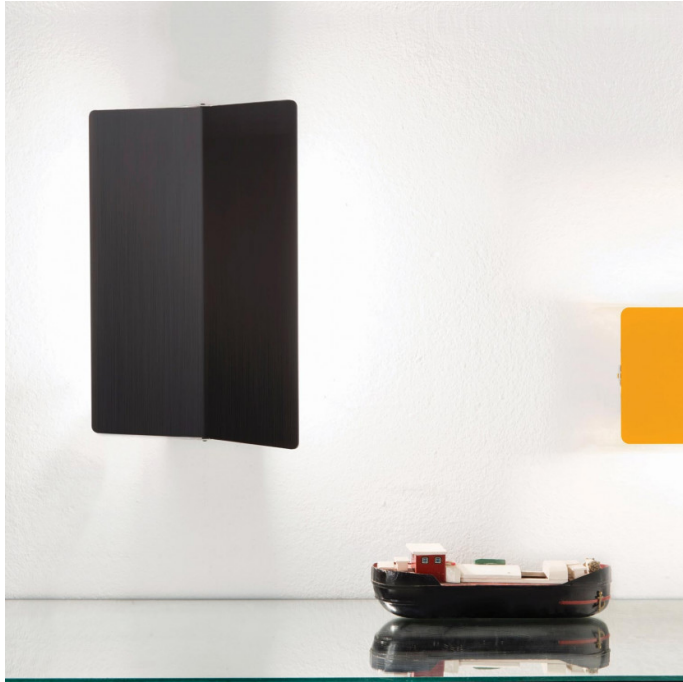

NEMO

LA10382/P

**Nemo Lighting Applique a Volet
Pivotant Plie Wall Light**

SOURCE: <https://www.davidvillagelighting.co.uk/product/Nemo-Lighting-Applique-a-Volet-Pivotant-Plie-Wall-Light/21505>

PRODUCT DESCRIPTION

Designer: Charlotte Perriand

Applique à Volet Pivotant Plié Wall Light by Nemo Lighting

The Applique à Volet Pivotant Plié wall light is the biggest light in the [Nemo Lighting Applique à Volet Pivotant collection](#), and has a simplistic rectangular form. This wall lamp was originally designed by Charlotte Perriand, a 20th century icon who made her mark on the design world with her functional yet stylish designs.

The Applique à Volet Pivotant Plié wall lamp is available in 2 colours, black or natural anodized aluminium, which can both stand out or subtly slip into your design scheme. The front of the wall light has two sides that can individually be tilted up to 45° to direct the light flow which is both warm and soft. The wall light can be installed both horizontally or vertically on the wall and will be a gorgeous addition to homes, offices and commercial settings.

PRODUCT SPECIFICATION

Light Source: 2 x max 40W E14 QT-DE (excluded)

Dimming: Dimmable via mains phase dimming

Dimensions: 26cm width
34cm height
8cm depth

For all sales and technical enquiries, please contact: