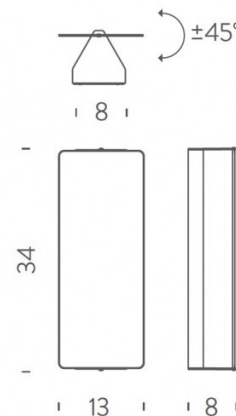

**PRODUCT SPECIFICATION**

- Light Source:** 20W, 3000K, 825 lumens
- Dimming:** Dimmable via mains phase dimming
- Dimensions:** 13cm width  
34cm height  
8cm depth

**For all sales and technical enquiries, please contact:**