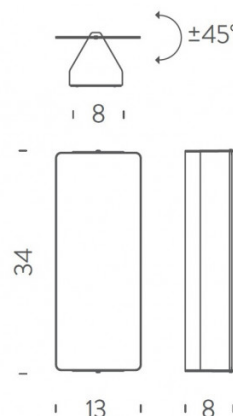

PRODUCT SPECIFICATION

- Light Source:** 20W, 3000K, 825 lumens
Dimming: Dimmable via mains phase dimming
Dimensions: 13cm width
 34cm height
 8cm depth

For all sales and technical enquiries, please contact: