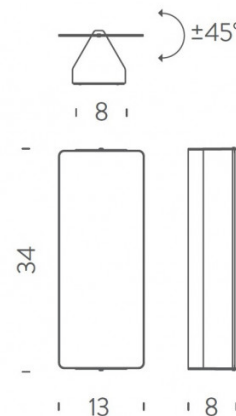

PRODUCT SPECIFICATION

- Light Source:** 20W, 3000K, 825 lumens
- Dimming:** Dimmable via mains phase dimming
- Dimensions:** 13cm width
34cm height
8cm depth

For all sales and technical enquiries, please contact: