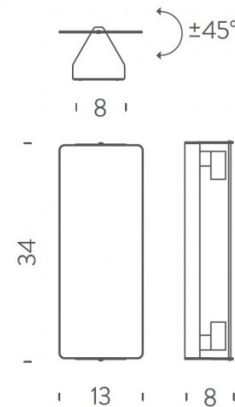

**PRODUCT SPECIFICATION**

- Light Source:** 2 x Max 8W E14 LED (excluded)
- Dimming:** Dimmable via mains phase dimming
- Dimensions:** 13cm width  
34cm height  
8cm depth

**For all sales and technical enquiries, please contact:**