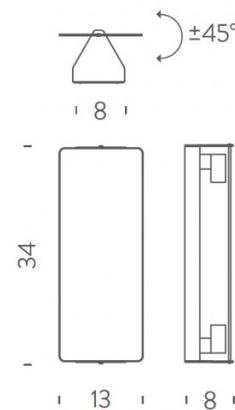

PRODUCT SPECIFICATION

- Light Source:** 2 x Max 8W E14 LED (excluded)
- Dimming:** Dimmable via mains phase dimming
- Dimensions:** 13cm width
34cm height
8cm depth

For all sales and technical enquiries, please contact: