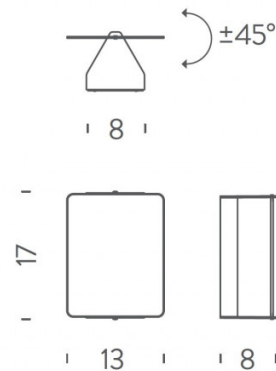

### PRODUCT SPECIFICATION

**Light Source:** 10W, 3000K, 235 lumens

**Dimming:** Non dimmable.

**Dimensions:** 13cm width  
17cm height  
8cm depth

**For all sales and technical enquiries, please contact:**