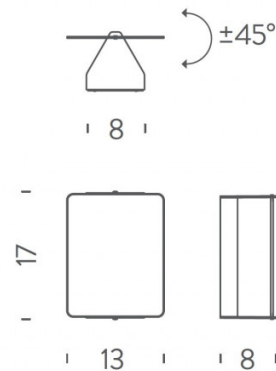

For all sales and technical enquiries, please contact:

+44 (0)114 263 4266

info@davidvillagelighting.co.uk

www.davidvillagelighting.co.uk