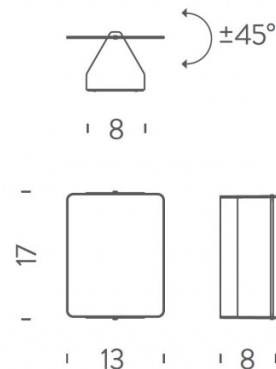

PRODUCT SPECIFICATION

Light Source: 10W, 3000K, 235 lumens

Dimming: Non dimmable.

Dimensions: 13cm width
17cm height
8cm depth

For all sales and technical enquiries, please contact:

+44 (0)114 263 4266

info@davidvillagelighting.co.uk