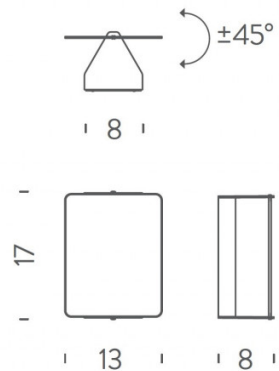

**PRODUCT SPECIFICATION**

**Light Source:** 10W, 3000K, 235 lumens

**Dimming:** Non dimmable.

**Dimensions:** 13cm width  
17cm height  
8cm depth

**For all sales and technical enquiries, please contact:**