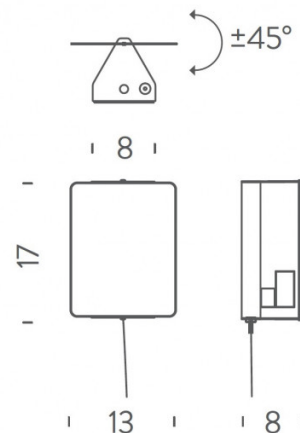

This version of the Applique à Volet Pivotant comes with a cable and plug, so needs to be installed near a socket. Check out the rest of the range for different versions with direct wall installation and with an LED light source.

PRODUCT SPECIFICATION

Light Source: 1 x max 40W E14 QT-DE (excluded)

Dimming: Integrated on/off switch on the product

Dimensions: 13cm width
17cm height
8cm depth
110cm cable length

For all sales and technical enquiries, please contact: