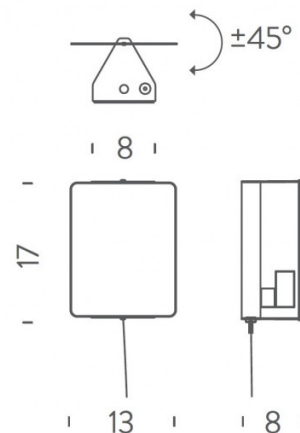

**This version of the Applique à Volet Pivotant comes with a cable and plug, so needs to be installed near a socket. Check out the rest of the range for different versions with direct wall installation and with an LED light source.**

### PRODUCT SPECIFICATION

**Light Source:** 1 x max 40W E14 QT-DE (excluded)

**Dimming:** Integrated on/off switch on the product

**Dimensions:** 13cm width  
17cm height  
8cm depth  
110cm cable length