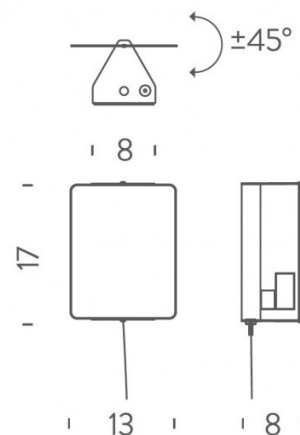

This version of the Applique à Volet Pivotant comes with a cable and plug, so needs to be installed near a socket. Check out the rest of the range for different versions with direct wall installation and with an LED light source.

PRODUCT SPECIFICATION

Light Source: 1 x max 40W E14 QT-DE (excluded)

Dimming: Integrated on/off switch on the product

Dimensions: 13cm width
17cm height
8cm depth
110cm cable length

For all sales and technical enquiries, please contact: