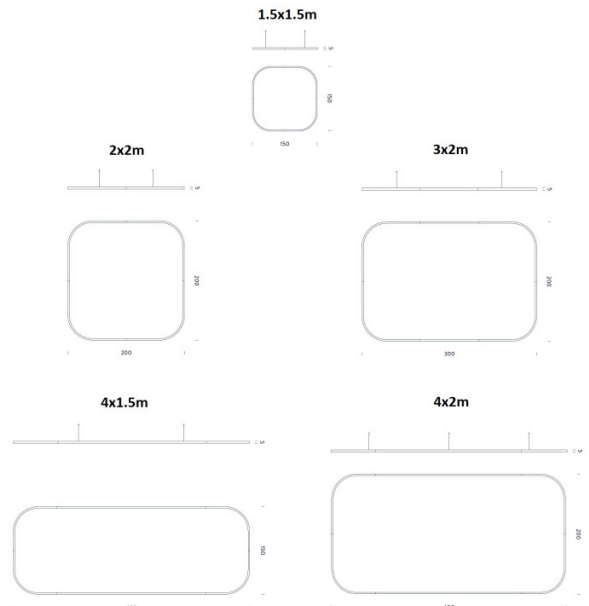

The Zirkol S pendant light comes in 3 colour finishes, black, matt gold or white and in 5 sizes, 1.5x1.5m, 2x2m, 3x2m, 4x1.5m or 4x2m so you can find the right colour and size for your interior. You can mix and match sizes and colours to create variety or you could even pair with other pendants from the [Nemo Lighting Zirkol collection](#), to create a geometric and captivating look. Choose between a 2700K (warmest white), 3000K (warm white) or a 4000K (cool white) colour temperature and enjoy modern lighting at its best!

PRODUCT SPECIFICATION

- IP Code:** 40
- Dimming:** Dimmable via Dali dimming systems. Please consult your electrician, additional wiring may be required on site.
- Dimensions:**
 - 1.5x1.5m** - 150cm x 150cm
 - 2x2m** - 200cm x 200cm
 - 3x2m** - 300cm x 200cm
 - 4x1.5m** - 400cm x 150cm
 - 4x2m** - 400cm x 200cm
- 300cm max. cable length