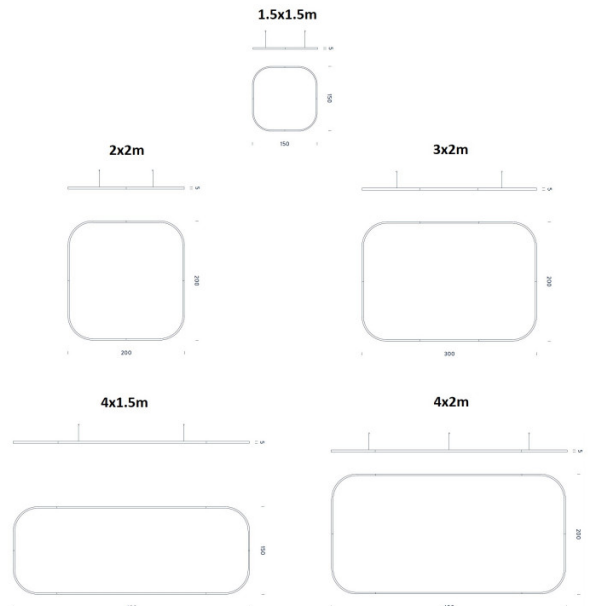

For all sales and technical enquiries, please contact:

+44 (0)114 263 4266

info@davidvillagelighting.co.uk

www.davidvillagelighting.co.uk