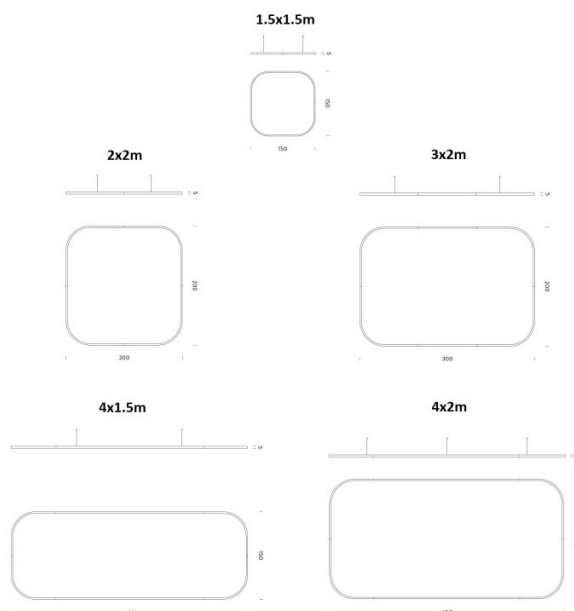

The Zirkol S pendant light comes in 3 colour finishes, black, matt gold or white and in 5 sizes, 1.5x1.5m, 2x2m, 3x2m, 4x1.5m or 4x2m so you can find the right colour and size for your interior. You can mix and match sizes and colours to create variety or you could even pair with other pendants from the [Nemo Lighting Zirkol collection](#), to create a geometric and captivating look. Choose between a 2700K (warmest white), 3000K (warm white) or a 4000K (cool white) colour temperature and enjoy modern lighting at its best!

PRODUCT SPECIFICATION

- IP Code:** 40
- Dimming:** Dimmable via Dali dimming systems. Please consult your electrician, additional wiring may be required on site.
- Dimensions:**
 - 1.5x1.5m** - 150cm x 150cm
 - 2x2m** - 200cm x 200cm
 - 3x2m** - 300cm x 200cm
 - 4x1.5m** - 400cm x 150cm
 - 4x2m** - 400cm x 200cm
- 300cm max. cable length