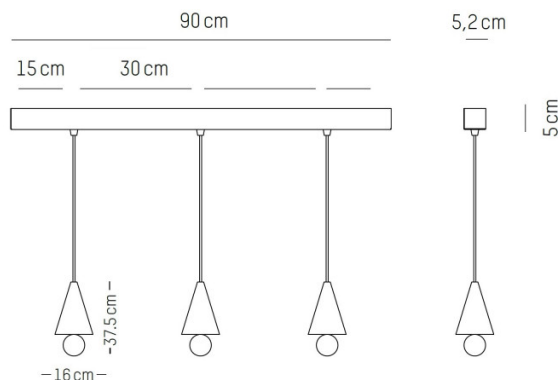

For all sales and technical enquiries, please contact:

+44 (0)114 263 4266

info@davidvillagelighting.co.uk

www.davidvillagelighting.co.uk