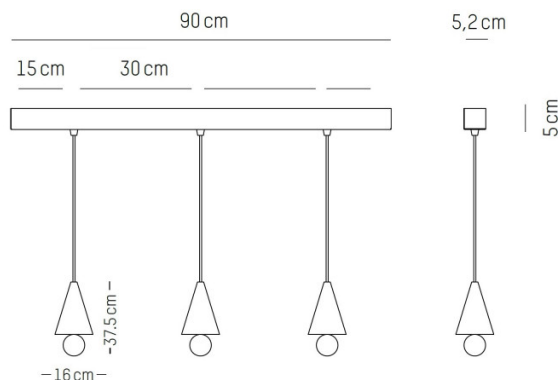

PRODUCT SPECIFICATION

Light Source: 3 x 7.8W, 3000K, 1040 lumens

IP Code: 20

Dimming: Dimmable via mains phase dimming

Dimensions: Ø16cm pendant
37.5cm pendant height
90cm ceiling canopy length
5.2cm ceiling canopy width
300cm cable length