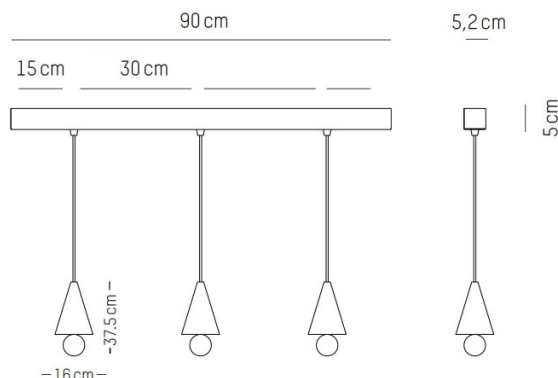

PRODUCT SPECIFICATION

Light Source: 3 x 7.8W, 3000K, 1040 lumens

IP Code: 20

Dimming: Dimmable via mains phase dimming

Dimensions: Ø16cm pendant
37.5cm pendant height
90cm ceiling canopy length
5.2cm ceiling canopy width
300cm cable length