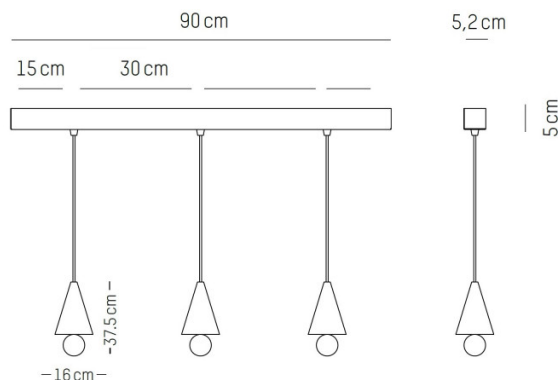

PRODUCT SPECIFICATION

Light Source: 3 x 7.8W, 3000K, 1040 lumens

IP Code: 20

Dimming: Dimmable via mains phase dimming

Dimensions: Ø16cm pendant
 37.5cm pendant height
 90cm ceiling canopy length
 5.2cm ceiling canopy width
 300cm cable length