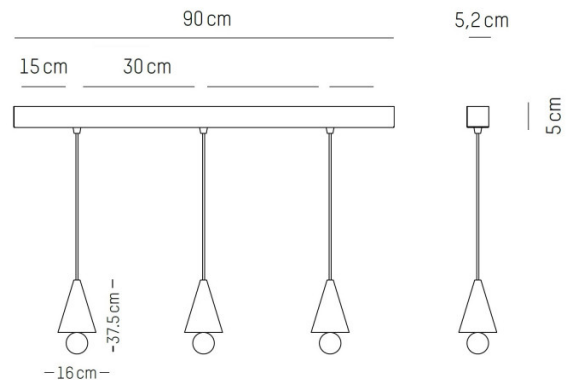

## PRODUCT SPECIFICATION

- Light Source:** 3 x 7.8W, 3000K, 1040 lumens
- IP Code:** 20
- Dimming:** Dimmable via mains phase dimming
- Dimensions:**
  - Ø16cm pendant
  - 37.5cm pendant height
  - 90cm ceiling canopy length
  - 5.2cm ceiling canopy width
  - 300cm cable length