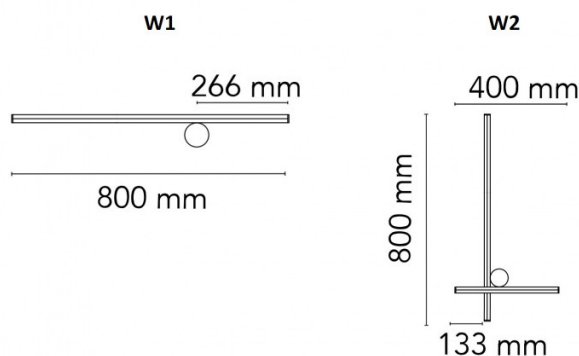

The Coordinates LED wall lamp is available in 2 versions, the W1 which is a simple bar and the W2 which has a cross pattern. Both versions can sit on the wall horizontally or vertically, so you can make the best use of your space. The elegant colour and the geometric aesthetic make this wall lamp a beautiful addition to any setting and will provide an eye-catching and useful function.

## PRODUCT SPECIFICATION

**Light Source:** W1 - 15W, 2700K, 962 lumens  
W2 - 24W, 2700K, 1403 lumens

**IP Code:** 20

**Dimming:** Dimmable via Triac dimming

**Dimensions:** W1:  
80cm length

W2:  
80cm length  
40cm height