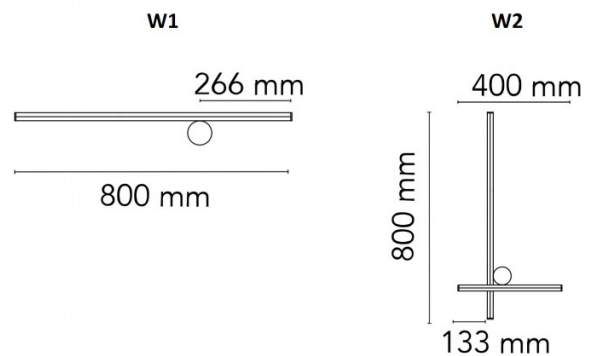

The Coordinates LED wall lamp is available in 2 versions, the W1 which is a simple bar and the W2 which has a cross pattern. Both versions can sit on the wall horizontally or vertically, so you can make the best use of your space. The elegant colour and the geometric aesthetic make this wall lamp a beautiful addition to any setting and will provide an eye-catching and useful function.

PRODUCT SPECIFICATION

Light Source: **W1** - 15W, 2700K, 962 lumens  
**W2** - 24W, 2700K, 1403 lumens

IP Code: 20

Dimming: Dimmable via Triac dimming

Dimensions: **W1:**  
 80cm length

**W2:**  
 80cm length  
 40cm height