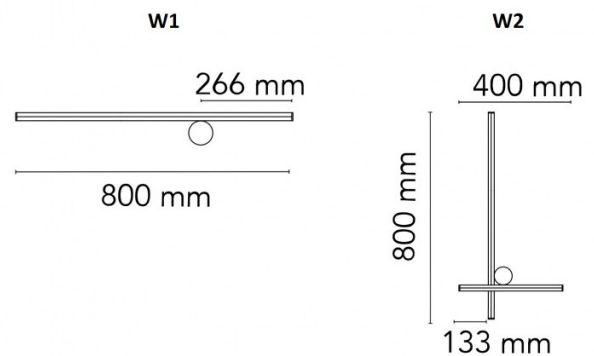

The Coordinates LED wall lamp is available in 2 versions, the W1 which is a simple bar and the W2 which has a cross pattern. Both versions can sit on the wall horizontally or vertically, so you can make the best use of your space. The elegant colour and the geometric aesthetic make this wall lamp a beautiful addition to any setting and will provide an eye-catching and useful function.

PRODUCT SPECIFICATION

Light Source: **W1** - 15W, 2700K, 962 lumens  
**W2** - 24W, 2700K, 1403 lumens

IP Code: 20

Dimming: Dimmable via Triac dimming

Dimensions: **W1:**  
 80cm length

**W2:**  
 80cm length  
 40cm height