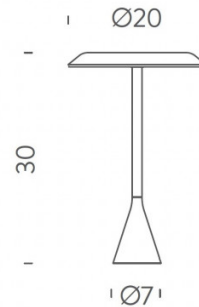

PRODUCT SPECIFICATION

Light Source: 3.5W, 2700K, 250 lumens

IP Code: 20

Dimming: Integrated dimmer on the product

Dimensions: Ø20cm shade
30cm height
Ø7cm base
120cm cable length

For all sales and technical enquiries, please contact: