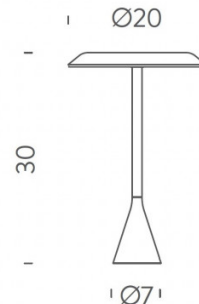

PRODUCT SPECIFICATION

- Light Source:** 3.5W, 2700K, 250 lumens
- IP Code:** 20
- Dimming:** Integrated dimmer on the product
- Dimensions:** Ø20cm shade
30cm height
Ø7cm base
120cm cable length

For all sales and technical enquiries, please contact: