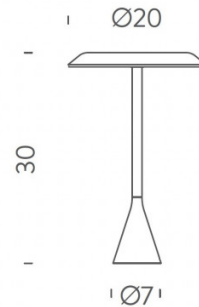

PRODUCT SPECIFICATION

- Light Source:** 3.5W, 2700K, 250 lumens
- IP Code:** 20
- Dimming:** Integrated dimmer on the product
- Dimensions:** Ø20cm shade
30cm height
Ø7cm base
120cm cable length

For all sales and technical enquiries, please contact: