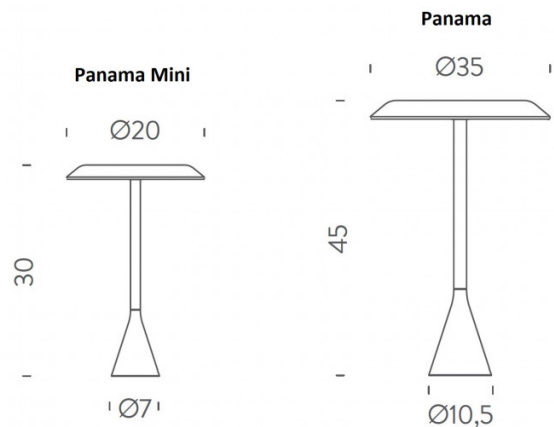

This table light is also available in 2 sizes, the Panama Mini and the regular Panama size. You can use on desks, tables, side tables and more in work places and homes to provide an efficient and effective glow. The polycarbonate reflector allows for an anti-glare illumination and will not disappoint in your interior.

### PRODUCT SPECIFICATION

**Light Source:** Panama Mini - 13W, 2700K, 920 lumens  
Panama - 14W, 2700K, 1010 lumens

**Dimming:** In line on/off switch included on cable

**Dimensions: Panama Mini:**  
Ø20cm shade  
30cm height  
Ø7cm base  
150cm cable length

**Panama:**  
Ø35cm shade  
45cm height  
Ø10.5cm base  
200cm cable length

For all sales and technical enquiries, please contact:

+44 (0)114 263 4266

info@davidvillagelighting.co.uk

www.davidvillagelighting.co.uk