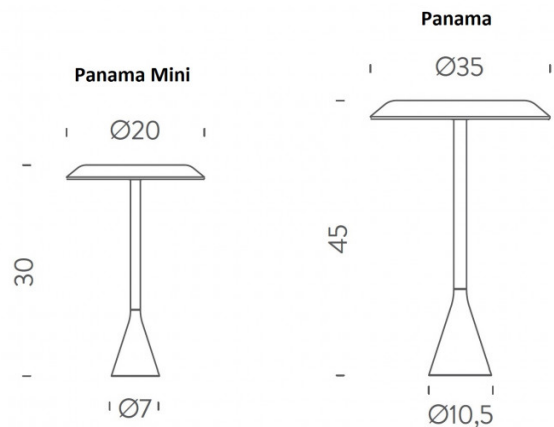

This table light is also available in 2 sizes, the Panama Mini and the regular Panama size. You can use on desks, tables, side tables and more in work places and homes to provide an efficient and effective glow. The polycarbonate reflector allows for an anti-glare illumination and will not disappoint in your interior.

PRODUCT SPECIFICATION

Light Source: Panama Mini - 13W, 2700K, 920 lumens
Panama - 14W, 2700K, 1010 lumens

Dimming: In line on/off switch included on cable

Dimensions: Panama Mini:
Ø20cm shade
30cm height
Ø7cm base
150cm cable length

Panama:
Ø35cm shade
45cm height
Ø10.5cm base
200cm cable length

For all sales and technical enquiries, please contact:

+44 (0)114 263 4266

info@davidvillagelighting.co.uk

www.davidvillagelighting.co.uk