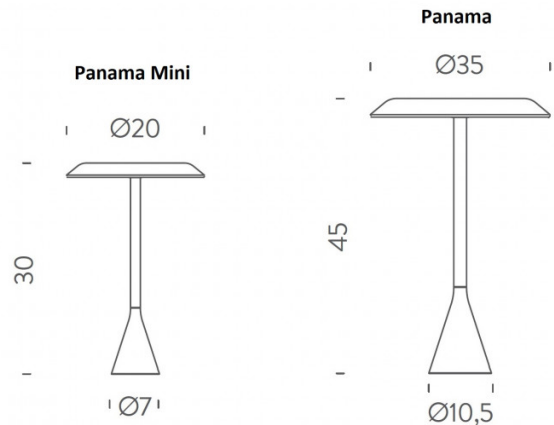

PRODUCT SPECIFICATION

Light Source: Panama Mini - 13W, 2700K, 920 lumens

Panama - 14W, 2700K, 1010 lumens

Dimming: In line on/off switch included on cable

Dimensions: Panama Mini:

- Ø20cm shade
- 30cm height
- Ø7cm base
- 150cm cable length

Panama:

- Ø35cm shade
- 45cm height
- Ø10.5cm base
- 200cm cable length

For all sales and technical enquiries, please contact:

+44 (0)114 263 4266

info@davidvillagelighting.co.uk

www.davidvillagelighting.co.uk