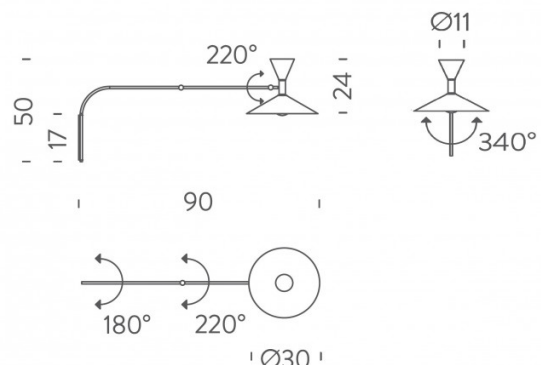

The Lampe de Marseille Mini wall lamp is characterised by a lampshade that has 2 light sources, with a smaller top and bigger bottom which both provide a warm glow. The arms and the shade of the wall light are movable and adjustable so you can direct the light where you need. A classic and chic light, this wall lamp is available in 3 lovely colours, matt black, matt grey and white wash.

The Lampe de Marseille Mini comes with a cable and plug with an on/off switch on the cable, so needs to be installed near a socket. Alternatively, you can remove the plug and wire into the mains electric with consultation from a qualified electrician.

PRODUCT SPECIFICATION

Light Source: 2 x max 46W E14 P45 (excluded)

Dimming: In line on/off switch included on cable

Dimensions: Ø30cm shade
24cm shade height
90cm depth
50cm height
160cm cable length

For all sales and technical enquiries, please contact: