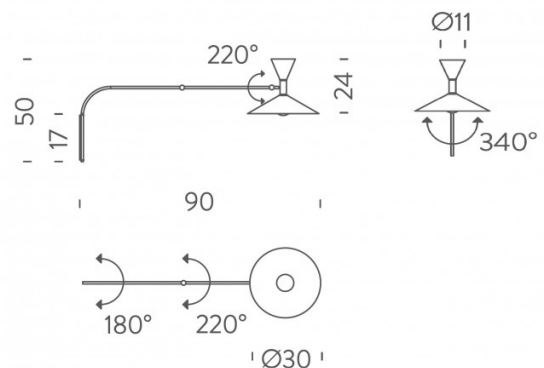

The Lampe de Marseille Mini wall lamp is characterised by a lampshade that has 2 light sources, with a smaller top and bigger bottom which both provide a warm glow. The arms and the shade of the wall light are movable and adjustable so you can direct the light where you need. A classic and chic light, this wall lamp is available in 3 lovely colours, matt black, matt grey and white wash.

The Lampe de Marseille Mini comes with a cable and plug with an on/off switch on the cable, so needs to be installed near a socket. Alternatively, you can remove the plug and wire into the mains electric with consultation from a qualified electrician.

PRODUCT SPECIFICATION

Light Source: 2 x max 46W E14 P45 (excluded)

Dimming: In line on/off switch included on cable

Dimensions: Ø30cm shade
24cm shade height
90cm depth
50cm height
160cm cable length

For all sales and technical enquiries, please contact: