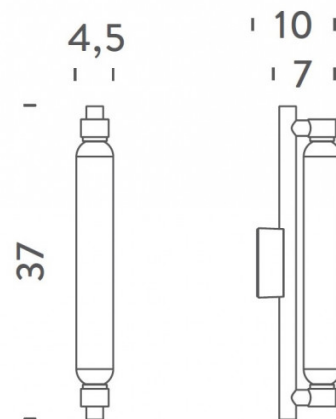

The wall light is made with a simple matt grey or matt black aluminium structure and has a glass shade that diffuses the light and creates a warm glow. The La Roche LED light is suitable for many spaces, whether you need to line a corridor or a handy light in your lounge. La Roche Wall Light is IP45 rated and is therefore suitable for use in zone 2 of a bathroom.

PRODUCT SPECIFICATION

- Light Source:** 10W, 2700K, 925 lumens
- IP Code:** 45
- Dimming:** Dimmable via Triac dimming
- Dimensions:** 4.5cm width
37cm height
10cm depth

For all sales and technical enquiries, please contact: