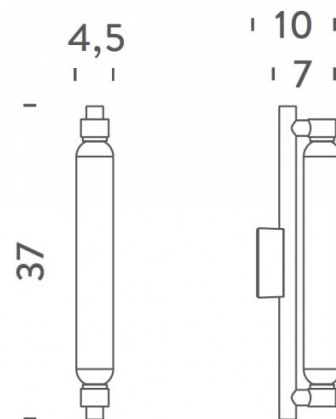

The wall light is made with a simple matt grey or matt black aluminium structure and has a glass shade that diffuses the light and creates a warm glow. The La Roche LED light is suitable for many spaces, whether you need to line a corridor or a handy light in your lounge. La Roche Wall Light is IP45 rated and is therefore suitable for use in zone 2 of a bathroom.

PRODUCT SPECIFICATION

Light Source: 10W, 2700K, 925 lumens

IP Code: 45

Dimming: Dimmable via Triac dimming

Dimensions: 4.5cm width
37cm height
10cm depth

For all sales and technical enquiries, please contact: