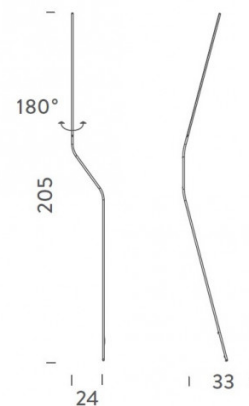

PRODUCT SPECIFICATION

- Light Source:** 11W, 2700K, 600 lumens
- IP Code:** 20
- Dimming:** In line dimmer included on cable
- Dimensions:** 205cm height
33cm depth
350cm cable length

For all sales and technical enquiries, please contact: