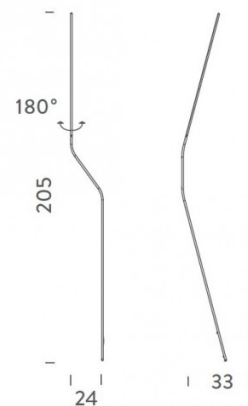

PRODUCT SPECIFICATION

- Light Source:** 11W, 2700K, 600 lumens
- IP Code:** 20
- Dimming:** In line dimmer included on cable
- Dimensions:** 205cm height
33cm depth
350cm cable length

For all sales and technical enquiries, please contact: