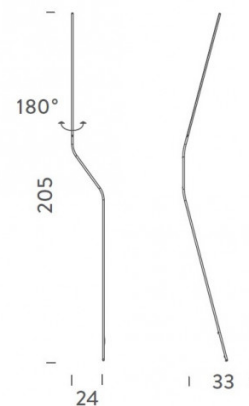

For all sales and technical enquiries, please contact:

+44 (0)114 263 4266

info@davidvillagelighting.co.uk

www.davidvillagelighting.co.uk