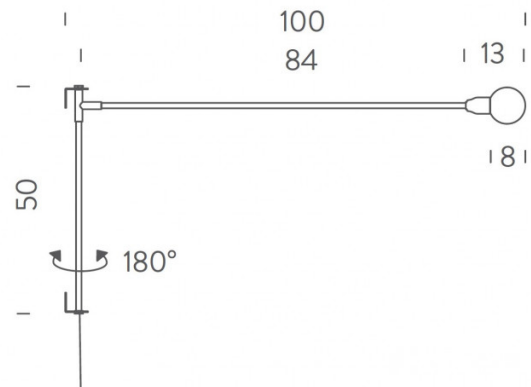

Potence Pivotante Mini Wall Light by Nemo Lighting

The mini version of the [Potence Pivotante wall light](#), this wall lamp is defined by a simple black structure that sits perpendicularly from the wall. The arm reaches out and can rotate around 180 degrees so you can direct the light where you need to.

PRODUCT SPECIFICATION

- Light Source:** 1 x max 4W G9 LED (included)
- IP Code:** 20
- Dimming:** Dimmable via mains phase dimming
- Dimensions:** 84cm arm
100cm depth
50cm height
250cm cable length

For all sales and technical enquiries, please contact: