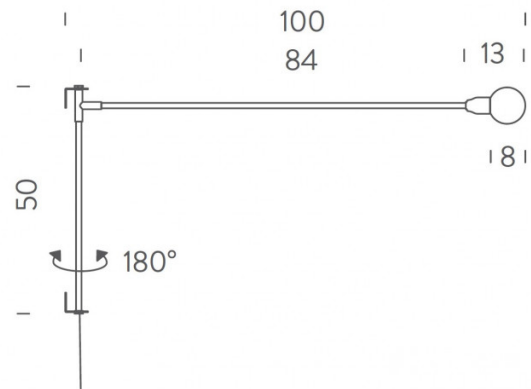

Potence Pivotante Mini Wall Light by Nemo Lighting

The mini version of the [Potence Pivotante wall light](#), this wall lamp is defined by a simple black structure that sits perpendicularly from the wall. The arm reaches out and can rotate around 180 degrees so you can direct the light where you need to.

PRODUCT SPECIFICATION

- Light Source:** 1 x max 4W G9 LED (included)
- IP Code:** 20
- Dimming:** Dimmable via mains phase dimming
- Dimensions:** 84cm arm
100cm depth
50cm height
250cm cable length

For all sales and technical enquiries, please contact: