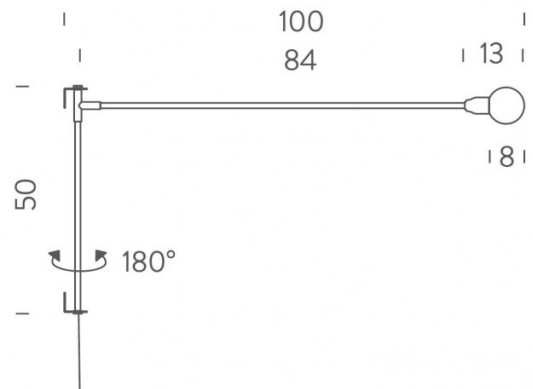

Potence Pivotante Mini Wall Light by Nemo Lighting

The mini version of the [Potence Pivotante wall light](#), this wall lamp is defined by a simple black structure that sits perpendicularly from the wall. The arm reaches out and can rotate around 180 degrees so you can direct the light where you need to.

PRODUCT SPECIFICATION

- Light Source:** 1 x max 4W G9 LED (included)
- IP Code:** 20
- Dimming:** Dimmable via mains phase dimming
- Dimensions:** 84cm arm
100cm depth
50cm height
250cm cable length

For all sales and technical enquiries, please contact: