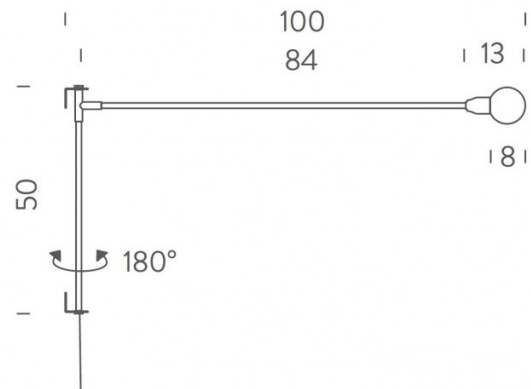

### Potence Pivotante Mini Wall Light by Nemo Lighting

The mini version of the [Potence Pivotante wall light](#), this wall lamp is defined by a simple black structure that sits perpendicularly from the wall. The arm reaches out and can rotate around 180 degrees so you can direct the light where you need to.

### PRODUCT SPECIFICATION

- Light Source:** 1 x max 4W G9 LED (included)
- IP Code:** 20
- Dimming:** Dimmable via mains phase dimming
- Dimensions:** 84cm arm  
100cm depth  
50cm height  
250cm cable length