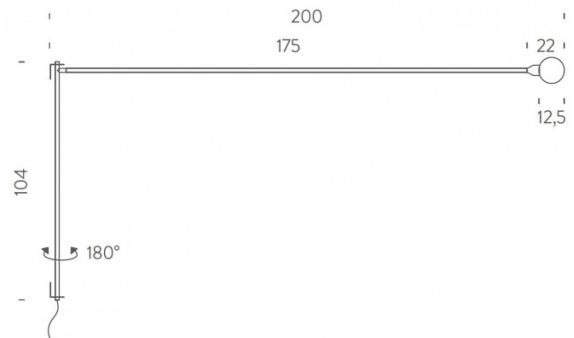

The arm can move and pivot around the wall base 180° so you can direct the light where needed. The larger size makes it suitable as an ambient light or a reading/task light, perfect for many settings. Use in homes and professional spaces for an effective and useful wall lamp.

PRODUCT SPECIFICATION

Light Source: 1 x max 8W E27 LED (included)

IP Code: 20

Dimming: In line dimmer included on cable

Dimensions: 200cm arm
104cm height
320 cable length

For all sales and technical enquiries, please contact: