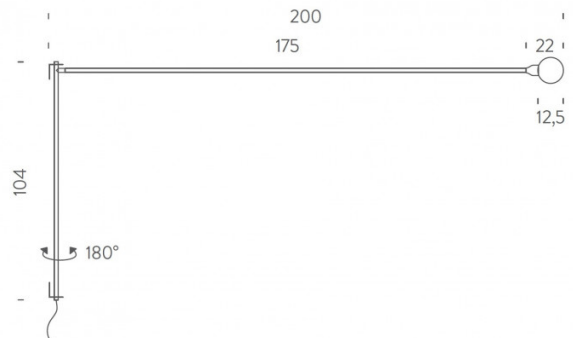

For all sales and technical enquiries, please contact:

+44 (0)114 263 4266

info@davidvillagelighting.co.uk

www.davidvillagelighting.co.uk