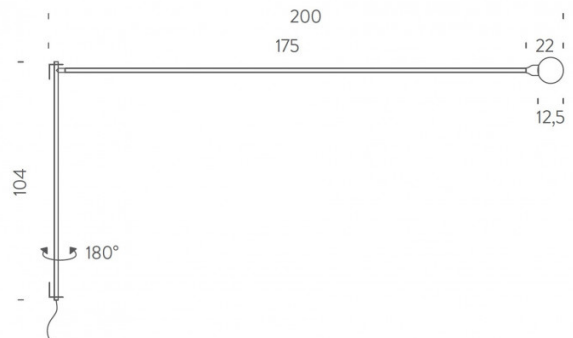

The arm can move and pivot around the wall base 180° so you can direct the light where needed. The larger size makes it suitable as an ambient light or a reading/task light, perfect for many settings. Use in homes and professional spaces for an effective and useful wall lamp.

PRODUCT SPECIFICATION

Light Source: 1 x max 8W E27 LED (included)

IP Code: 20

Dimming: In line dimmer included on cable

Dimensions: 200cm arm
104cm height
320 cable length

For all sales and technical enquiries, please contact: