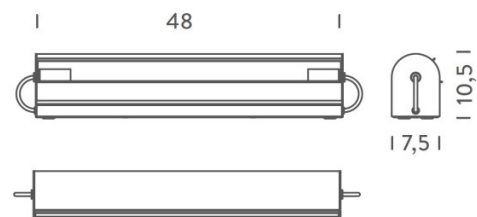

The Applique Cylindrique Longue wall lamp has a stylish light blue, anthracite grey or white finish and has a simplistic and vintage aesthetic that will look lovely in many interiors. The large size makes it perfect to use as the main light in smaller spaces or can be used as a directional light to highlight certain features of a room. Apply to the wall vertically or horizontally to suit your needs.

PRODUCT SPECIFICATION

Light Source: 2 x max 40W E14 (excluded)

IP Code: 20

Dimming: Dimmable via mains phase dimming

Dimensions: 48cm length
10.5cm height
7.5cm depth

For all sales and technical enquiries, please contact: