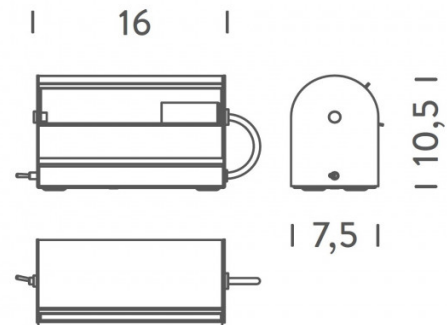

The Applique Cylindrique Petite wall light can be used for many applications, being useful as a bedside lamp, to line your hallway or as a handy side light in your lounge. The vintage aesthetic will create an interesting look in your interior, and the nice blue finish will slip in seamlessly into many design schemes.

PRODUCT SPECIFICATION

Light Source: 1 x max 40W E14 (excluded)

IP Code: 20

Dimming: Dimmable via mains phase dimming

Dimensions: 16cm length
10.5cm height
7.5cm depth

For all sales and technical enquiries, please contact: