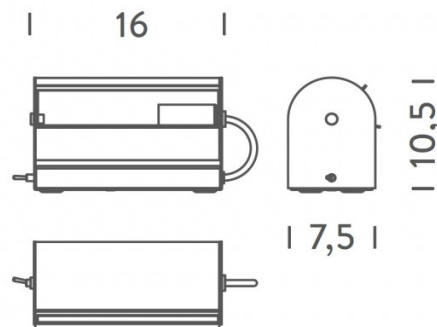

The Applique Cylindrique Petite wall light can be used for many applications, being useful as a bedside lamp, to line your hallway or as a handy side light in your lounge. The vintage aesthetic will create an interesting look in your interior, and the nice blue finish will slip in seamlessly into many design schemes.

PRODUCT SPECIFICATION

Light Source: 1 x max 40W E14 (excluded)

IP Code: 20

Dimming: Dimmable via mains phase dimming

Dimensions: 16cm length
10.5cm height
7.5cm depth

For all sales and technical enquiries, please contact: