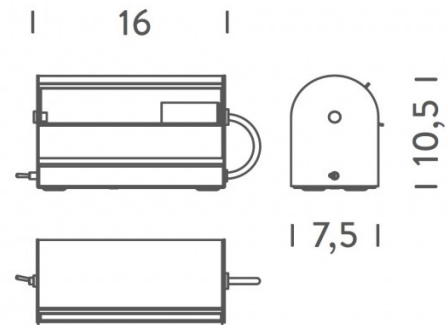

The Applique Cylindrique Petite wall light can be used for many applications, being useful as a bedside lamp, to line your hallway or as a handy side light in your lounge. The vintage aesthetic will create an interesting look in your interior, and the nice blue finish will slip in seamlessly into many design schemes.

PRODUCT SPECIFICATION

Light Source: 1 x max 40W E14 (excluded)

IP Code: 20

Dimming: Dimmable via mains phase dimming

Dimensions: 16cm length
10.5cm height
7.5cm depth

For all sales and technical enquiries, please contact: