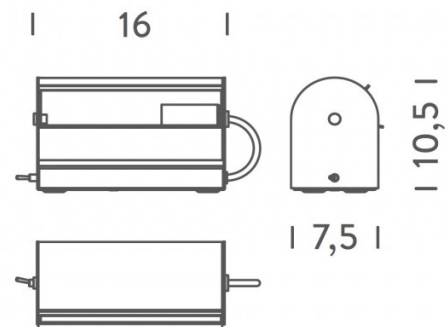

The Applique Cylindrique Petite wall light can be used for many applications, being useful as a bedside lamp, to line your hallway or as a handy side light in your lounge. The vintage aesthetic will create an interesting look in your interior, and the nice blue finish will slip in seamlessly into many design schemes.

PRODUCT SPECIFICATION

Light Source: 1 x max 40W E14 (excluded)

IP Code: 20

Dimming: Dimmable via mains phase dimming

Dimensions: 16cm length
10.5cm height
7.5cm depth

For all sales and technical enquiries, please contact: