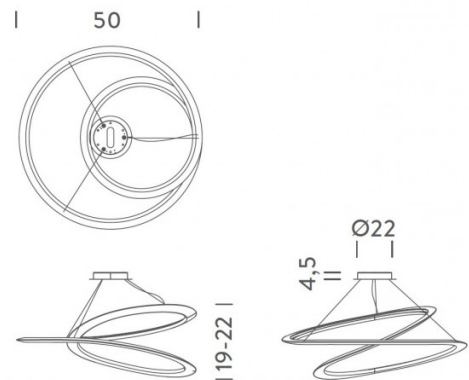

**NEMO**

**Nemo Lighting Kepler Petite  
LED Pendant**

LA10089/P

SOURCE: <https://www.davidvillagelighting.co.uk/product/Nemo-Lighting-Kepler-Petite-LED-Pendant/21427>

**PRODUCT DESCRIPTION**

Designer: Arihiro Miyake

**Kepler Petite LED Pendant Light by  
Nemo Lighting**

The smaller version of the [Nemo Lighting Kepler LED pendant](#), the Kepler Petite LED pendant has a design that is inspired by the principle of the Moebius strip. With a geometric and streamlined aesthetic, this pendant light has an integrated LED light source which produces a downlight.

**PRODUCT SPECIFICATION**

- Light Source:** 55W, 3000K, 1954 lumens
- IP Code:** 20
- Dimming:** Dimmable via 1-10v dimming systems. Please consult your electrician, additional wiring may be required on site.
- Dimensions:** Ø50cm  
19cm-22cm height  
Ø22cm ceiling canopy  
250cm max. cable length