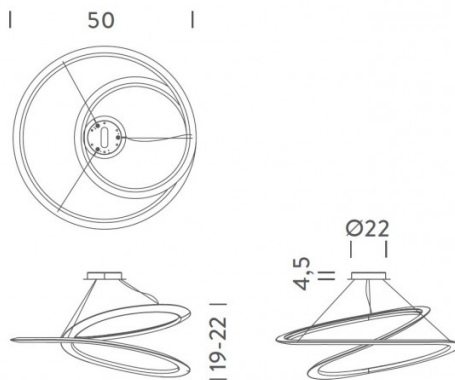

**NEMO**

**Nemo Lighting Kepler Petite  
LED Pendant**

LA10089/P

SOURCE: <https://www.davidvillagelighting.co.uk/product/Nemo-Lighting-Kepler-Petite-LED-Pendant/21427>

**PRODUCT DESCRIPTION**

**Designer:** Arihiro Miyake

**Kepler Petite LED Pendant Light by  
Nemo Lighting**

The smaller version of the [Nemo Lighting Kepler LED pendant](#), the Kepler Petite LED pendant has a design that is inspired by the principle of the Moebius strip. With a geometric and streamlined aesthetic, this pendant light has an integrated LED light source which produces a downlight.

**PRODUCT SPECIFICATION**

- Light Source:** 55W, 3000K, 1954 lumens
- IP Code:** 20
- Dimming:** Dimmable via 1-10v dimming systems. Please consult your electrician, additional wiring may be required on site.
- Dimensions:** Ø50cm  
19cm-22cm height  
Ø22cm ceiling canopy  
250cm max. cable length