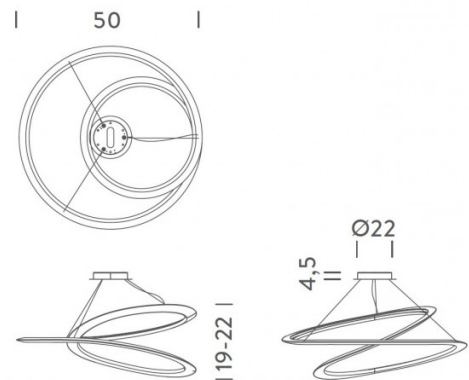

NEMO

**Nemo Lighting Kepler Petite
LED Pendant**

LA10089/P

SOURCE: <https://www.davidvillagelighting.co.uk/product/Nemo-Lighting-Kepler-Petite-LED-Pendant/21427>

PRODUCT DESCRIPTION

Designer: Arihiro Miyake

**Kepler Petite LED Pendant Light by
Nemo Lighting**

The smaller version of the [Nemo Lighting Kepler LED pendant](#), the Kepler Petite LED pendant has a design that is inspired by the principle of the Moebius strip. With a geometric and streamlined aesthetic, this pendant light has an integrated LED light source which produces a downlight.

PRODUCT SPECIFICATION

- Light Source:** 55W, 3000K, 1954 lumens
- IP Code:** 20
- Dimming:** Dimmable via 1-10v dimming systems. Please consult your electrician, additional wiring may be required on site.
- Dimensions:** Ø50cm
19cm-22cm height
Ø22cm ceiling canopy
250cm max. cable length