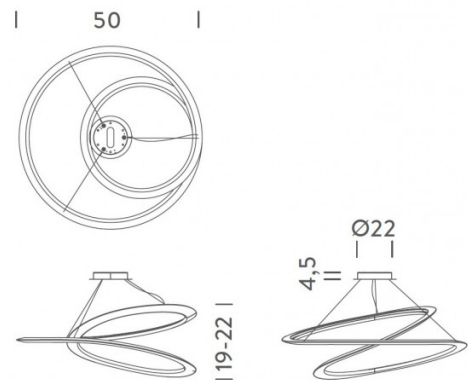

The smaller version of the [Nemo Lighting Kepler LED pendant](#), the Kepler Petite LED pendant has a design that is inspired by the principle of the Moebius strip. With a geometric and streamlined aesthetic, this pendant light has an integrated LED light source which produces a downlight.

PRODUCT SPECIFICATION

- Light Source:** 55W, 3000K, 1954 lumens
- IP Code:** 20
- Dimming:** Dimmable via 1-10v dimming systems. Please consult your electrician, additional wiring may be required on site.
- Dimensions:** Ø50cm
19cm-22cm height
Ø22cm ceiling canopy
250cm max. cable length