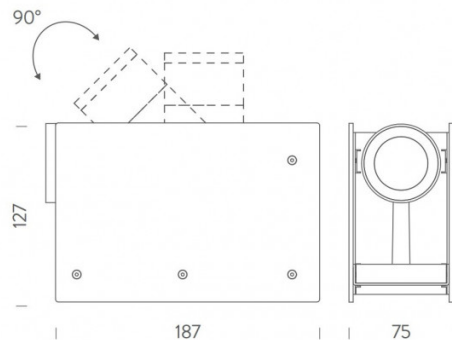

A subtle and useful spotlight, the Plint LED spot has a matt black finish and a small size for ease of use. The spotlight is rotational by 90° so you can direct the light where needed, being perfect for many projects and uses. The Plint light can be used in professional settings to highlight certain features or can be used all around the home for needed illumination.

PRODUCT SPECIFICATION

- Light Source:** 13W, 2700K, 900 lumens
or
13W, 3000K, 900 lumens
- IP Code:** 20
- Dimming:** Integrated dimmer on the product
- Dimensions:** 18.7cm length
12.7cm height
7.5cm width
300cm cable length