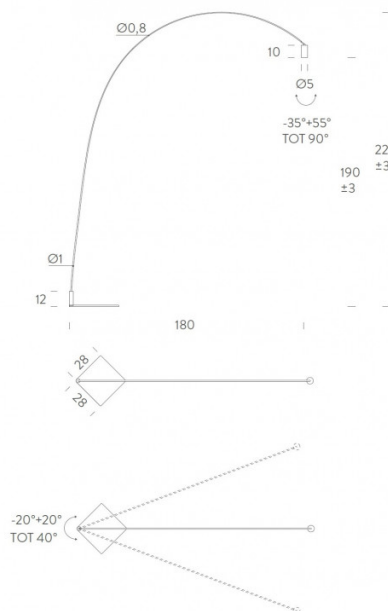

### PRODUCT SPECIFICATION

- Light Source:** 15W, 2700K, 839 lumens
- IP Code:** 20
- Dimming:** In line dimmer included on cable
- Dimensions:**
  - Ø5cm shade
  - 10cm shade height
  - 228cm max. height
  - 180cm depth
  - 28cm x 28cm base
  - 350cm cable length