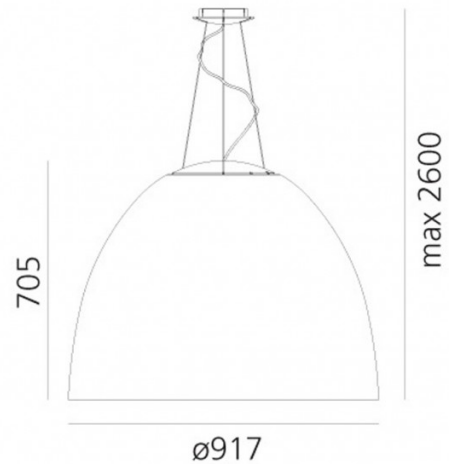

**PRODUCT SPECIFICATION**

- Light Source:** 80W, 3000K, 6151 lumens
- IP Code:** 20
- Dimming:** Push to make/switch dimming, dimmable using push to make switches. Please consult your electrician, additional wiring may be required on site.
- Dimensions:** Ø91.7cm  
70.5cm shade height  
260cm max drop