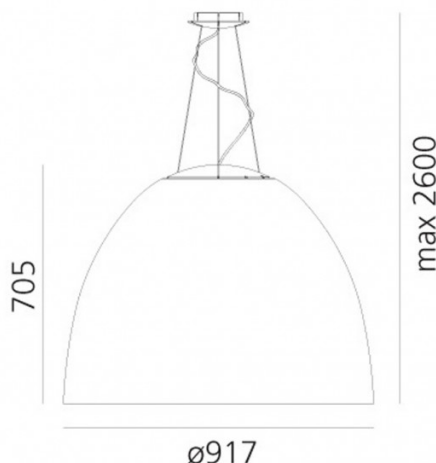

PRODUCT SPECIFICATION

- Light Source:** 80W, 3000K, 6151 lumens
- IP Code:** 20
- Dimming:** Push to make/switch dimming, dimmable using push to make switches. Please consult your electrician, additional wiring may be required on site.
- Dimensions:** Ø91.7cm
70.5cm shade height
260cm max drop