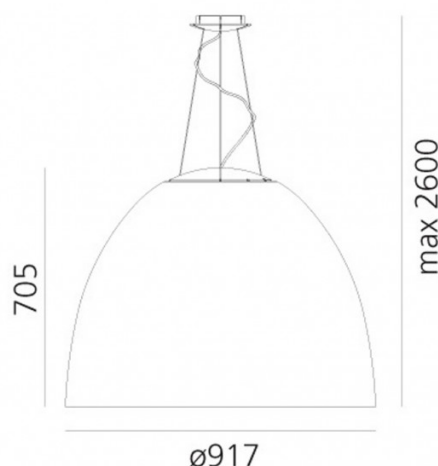

## PRODUCT SPECIFICATION

<b>Light Source:</b>	80W, 3000K, 6151 lumens
<b>IP Code:</b>	20
<b>Dimming:</b>	Push to make/switch dimming, dimmable using push to make switches. Please consult your electrician, additional wiring may be required on site.
<b>Dimensions:</b>	Ø91.7cm 70.5cm shade height 260cm max drop