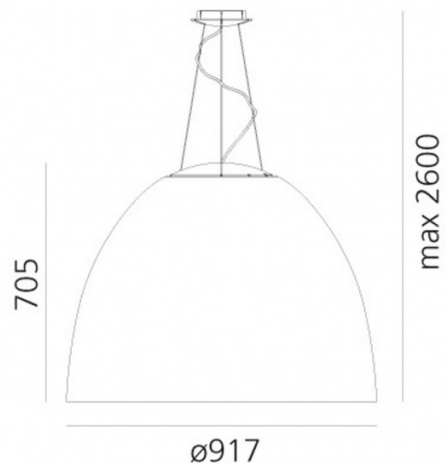

PRODUCT SPECIFICATION

- Light Source:** 80W, 3000K, 6151 lumens
- IP Code:** 20
- Dimming:** Push to make/switch dimming, dimmable using push to make switches. Please consult your electrician, additional wiring may be required on site.
- Dimensions:** Ø91.7cm  
70.5cm shade height  
260cm max drop