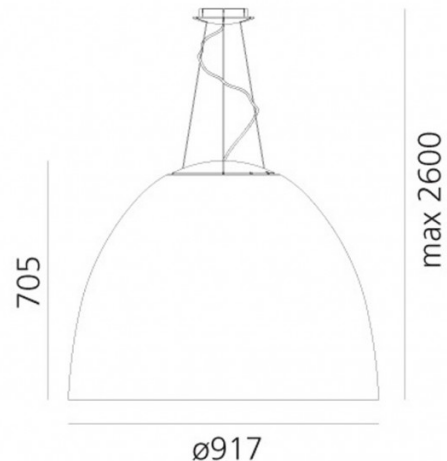

## PRODUCT SPECIFICATION

|                      |  |
|----------------------|--|
| <b>Light Source:</b> | 80W, 3000K, 6151 lumens  |
| <b>IP Code:</b>      | 20   |
| <b>Dimming:</b>      | Push to make/switch dimming, dimmable using push to make switches. Please consult your electrician, additional wiring may be required on site. |
| <b>Dimensions:</b>   | Ø91.7cm<br>70.5cm shade height<br>260cm max drop   |