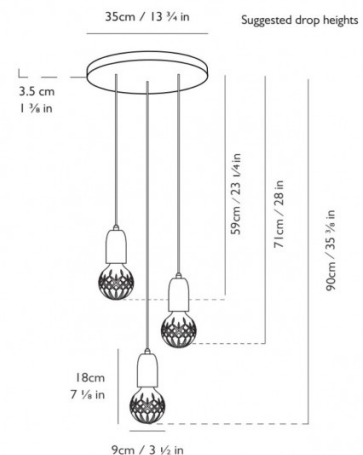

Crystal Bulb 3 Piece Chandelier Light by Lee Broom

The Lee Broom Crystal Bulb 3-piece Chandelier is part of the [Crystal Bulb Collection](#), a range that is inspired by cut crystal craftsmanship. The Crystal Bulb 3-piece Chandelier lamp consists of 3 pendant lights suspended from a canopy, the pendants are available in either a brushed brass or polished chrome finish and allow the choice of either a clear or frosted glass bulb. The clear glass bulbs provide a more direct light, whereas the frosted bulbs offer a higher diffusion to the light source resulting in softer ambient lighting.

PRODUCT SPECIFICATION

Light Source: 3 x Max 2W E2 LED (included)

IP Code: 20

Dimming: Dimmable via mains phase dimming.

Dimensions: Bulb: Ø9cm
Bulb Height: 18cm
Ceiling Canopy: Ø45cm
Maximum Cable Length: 300cm