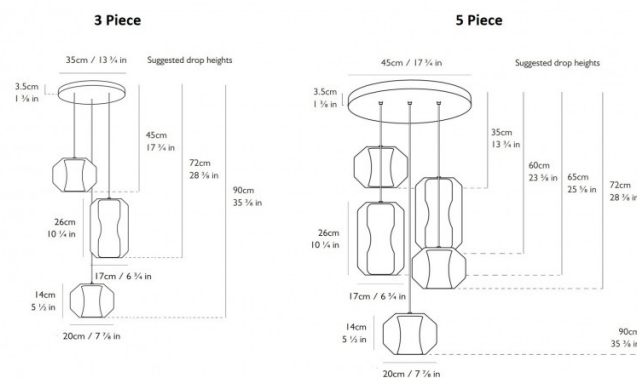

PRODUCT SPECIFICATION

Light Source: **3 Piece** - 3 x Max 6.3W E27 LED (included)
5 Piece - 5 x Max 6.3W E27 LED (included)

IP Code: 20

Dimming: Dimmable via mains phase dimming.

Dimensions: **3 Piece:** Ø35cm
5 Piece: Ø45cm

Small Pendant Width: 20cm
Small Pendant Height: 14cm
Large Pendant Width: 17cm
Large Pendant Height: 26cm

For all sales and technical enquiries, please contact:

+44 (0)114 263 4266

info@davidvillagelighting.co.uk