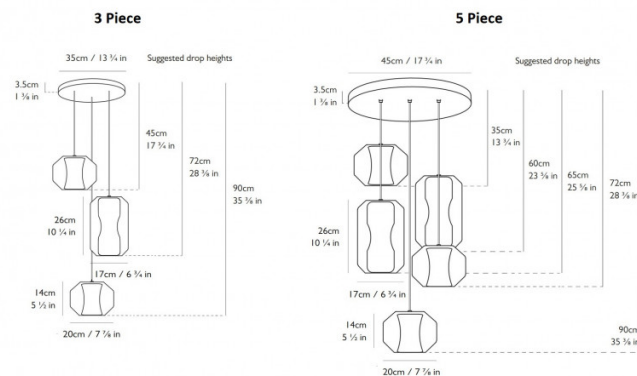

PRODUCT SPECIFICATION

Light Source: **3 Piece** - 3 x Max 6.3W E27 LED (included)
5 Piece - 5 x Max 6.3W E27 LED (included)

IP Code: 20

Dimming: Dimmable via mains phase dimming.

Dimensions: **3 Piece:** Ø35cm
5 Piece: Ø45cm

Small Pendant Width: 20cm
 Small Pendant Height: 14cm
 Large Pendant Width: 17cm
 Large Pendant Height: 26cm

For all sales and technical enquiries, please contact:

+44 (0)114 263 4266

info@davidvillagelighting.co.uk