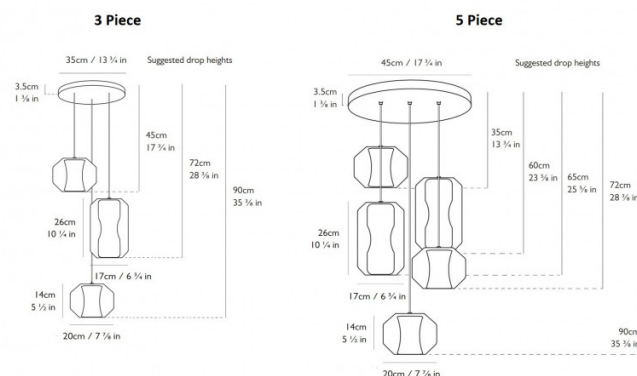

PRODUCT SPECIFICATION

Light Source: **3 Piece** - 3 x Max 6.3W E27 LED (included)
5 Piece - 5 x Max 6.3W E27 LED (included)

IP Code: 20

Dimming: Dimmable via mains phase dimming.

Dimensions: **3 Piece:** Ø35cm
5 Piece: Ø45cm

Small Pendant Width: 20cm
Small Pendant Height: 14cm
Large Pendant Width: 17cm
Large Pendant Height: 26cm

For all sales and technical enquiries, please contact:

+44 (0)114 263 4266

info@davidvillagelighting.co.uk