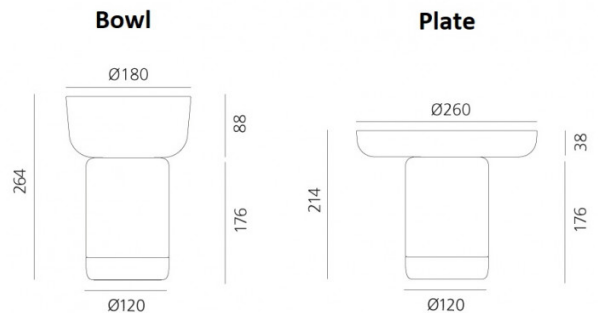

PRODUCT SPECIFICATION

Light Source: 2.4W, 2700K, 225 lumens

IP Code: 20

Dimming: Integrated dimmer on the product

Dimensions: Bowl:
 Ø18cm bowl
 Ø12cm lamp
 26.4cm height

Plate:
 Ø26cm plate
 Ø12cm lamp
 21.4cm height