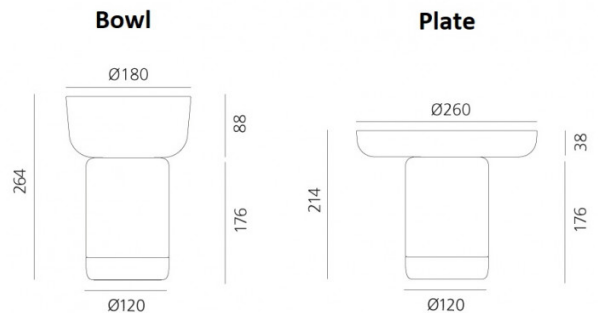

Artemide

Artemide Bonta Portable LED Table Lamp

LA10371

SOURCE: <https://www.davidvillagelighting.co.uk/product/Artemide-Bonta-Portable-LED-Table-Lamp/21409>

PRODUCT DESCRIPTION

Designer: Davide Oldani & Attila Veress

Bonta Portable LED Table Lamp by Artemide

Designed by Davide Oldani & Attila Veress, the Bontà table lamp combines the worlds of food and light with an innovative and unique design. The portable lamp is made from glass, with a milk white diffuser that produces a diffused glow that also directs upwards. The lamp has an opening at the top which holds either a glass bowl or plate, available in 4 colours, which is used for holding food, so people can share and enjoy a meal in a fun and lively way.

With the choice of a bowl or plate in a topaz, turquoise, red or grey colour, you can use the Bontà table light with the bowl or plate inserted for food or not inserted to enjoy as an ambient light. This portable table light comes with an integrated LED light source and has a 3 step dimming function so you can create the right ambience in your space. Use in many interiors for a forward-thinking and functional light that puts importance on a jovial meal time!

PRODUCT SPECIFICATION

Light Source: 2.4W, 2700K, 225 lumens

IP Code: 20

Dimming: Integrated dimmer on the product

Dimensions: Bowl:
Ø18cm bowl
Ø12cm lamp
26.4cm height

Plate:
Ø26cm plate
Ø12cm lamp
21.4cm height