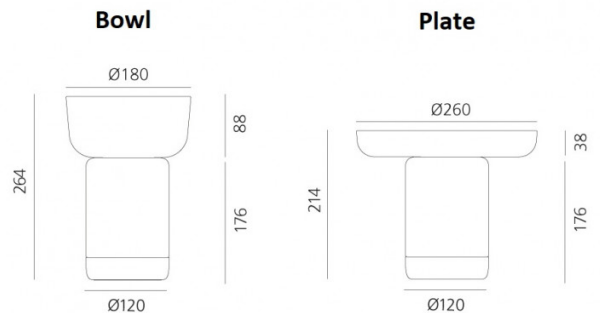

PRODUCT SPECIFICATION

Light Source: 2.4W, 2700K, 225 lumens

Dimming: Integrated dimmer on the product

Dimensions: Bowl:
 Ø18cm bowl
 Ø12cm lamp
 26.4cm height

Plate:
 Ø26cm plate
 Ø12cm lamp
 21.4cm height