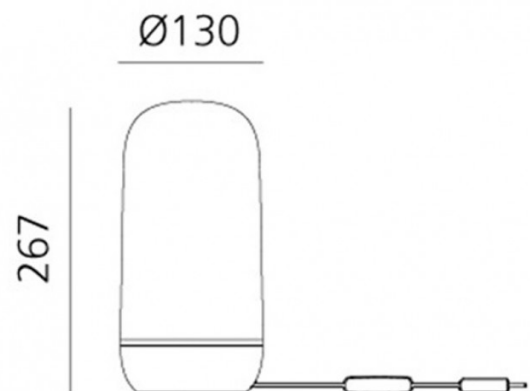

PRODUCT SPECIFICATION

Light Source: 1 x max 5.5W E14 LED (excluded)

IP Code: 20

Dimming: In line on/off switch included on cable

Dimensions: Ø13cm
26.7cm

For all sales and technical enquiries, please contact: