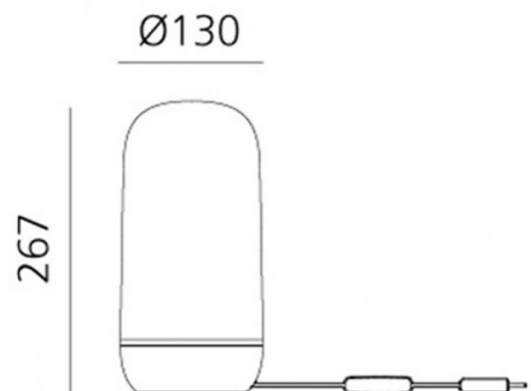

PRODUCT SPECIFICATION

Light Source: 1 x max 5.5W E14 LED (excluded)

IP Code: 20

Dimming: In line on/off switch included on cable

Dimensions: Ø13cm
26.7cm

For all sales and technical enquiries, please contact: