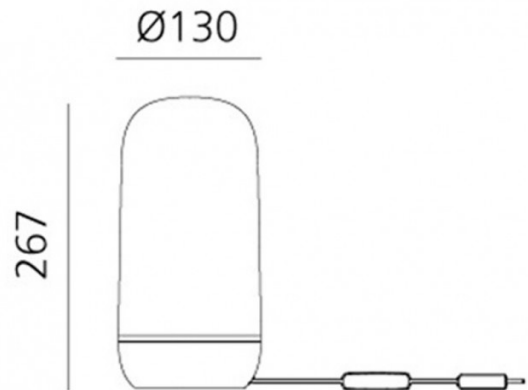

## PRODUCT SPECIFICATION

**Light Source:** 1 x max 5.5W E14 LED (excluded)

**IP Code:** 20

**Dimming:** In line on/off switch included on cable

**Dimensions:** Ø13cm  
26.7cm

For all sales and technical enquiries, please contact: