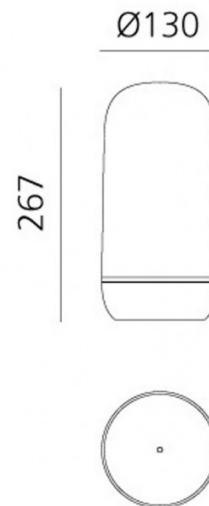

PRODUCT SPECIFICATION

Light Source: 2.4W, 2700K, 212 lumens

IP Code: 20

Dimming: Integrated dimmer on the product

Dimensions: Ø13cm
26.7cm

For all sales and technical enquiries, please contact:

+44 (0)114 263 4266