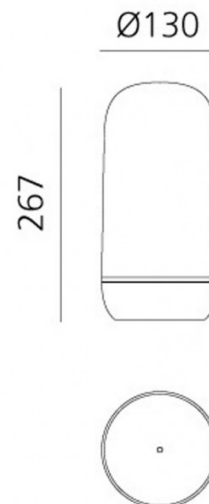

PRODUCT SPECIFICATION

Light Source: 2.4W, 2700K, 212 lumens

IP Code: 20

Dimming: Integrated dimmer on the product

Dimensions: Ø13cm
26.7cm

For all sales and technical enquiries, please contact:

+44 (0)114 263 4266