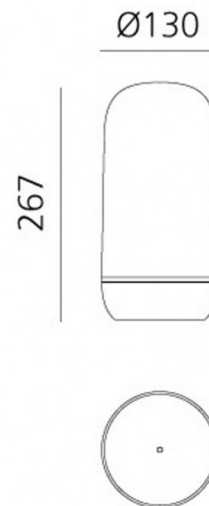

## PRODUCT SPECIFICATION

**Light Source:** 2.4W, 2700K, 212 lumens

**IP Code:** 20

**Dimming:** Integrated dimmer on the product

**Dimensions:** Ø13cm  
26.7cm

**For all sales and technical enquiries, please contact:**