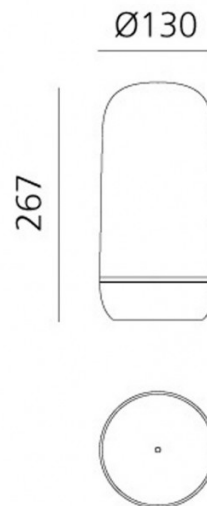

PRODUCT SPECIFICATION

Light Source: 2.4W, 2700K, 212 lumens

IP Code: 20

Dimming: Integrated dimmer on the product

Dimensions: Ø13cm
26.7cm

For all sales and technical enquiries, please contact:

+44 (0)114 263 4266