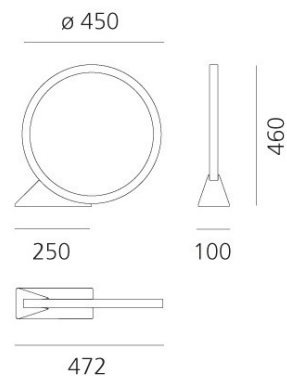

Artemide

Artemide "O" LED Floor / Wall / Ceiling Light

LA10367/FWC

SOURCE: <https://www.davidvillagelighting.co.uk/product/Artemide-O-LED-Floor-Wall-Ceiling-Light/21358>

PRODUCT DESCRIPTION

Designer: Elemental

"O" LED Outdoor Floor/Wall/Ceiling Light by Artemide

A part of the [Artemide "O" collection](#), the "O" outdoor floor, ceiling and wall light is a very versatile and modern light that can be used in a wide variety of outdoor and indoor settings. Designed by Elemental, this ceiling/floor/wall lamp has a simple round shape and is made from aluminium with a black finish. The LED light source sits on the inside of the frame and emanates a diffused, soft and effective glow.

PRODUCT SPECIFICATION

- Light Source:** 22W, 3000K, 859 lumens
- IP Code:** 67
- Dimming:** Push to make/switch dimming, dimmable using push to make switches. Please consult your electrician, additional wiring may be required on site.
- Dimensions:** Ø45cm
46cm height
10cm width
25cm base length