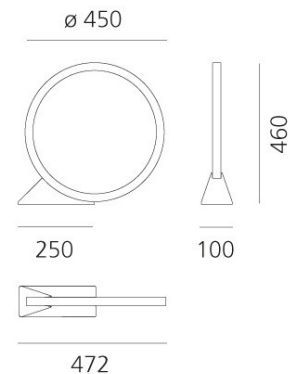

## PRODUCT SPECIFICATION

- Light Source:** 22W, 3000K, 859 lumens
- IP Code:** 67
- Dimming:** Push to make/switch dimming, dimmable using push to make switches. Please consult your electrician, additional wiring may be required on site.
- Dimensions:** Ø45cm  
46cm height  
10cm width  
25cm base length