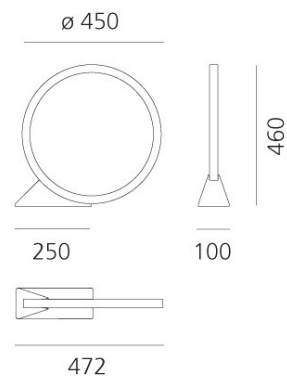

Artemide

Artemide "O" LED Floor / Wall /  
Ceiling Light

LA10367/FWC

SOURCE: <https://www.davidvillagelighting.co.uk/product/Artemide-O-LED-Floor-Wall-Ceiling-Light/21358>

PRODUCT DESCRIPTION

Designer: Elemental

"O" LED Outdoor  
Floor/Wall/Ceiling Light by  
Artemide

A part of the [Artemide "O" collection](#), the "O" outdoor floor, ceiling and wall light is a very versatile and modern light that can be used in a wide variety of outdoor and indoor settings. Designed by Elemental, this ceiling/floor/wall lamp has a simple round shape and is made from aluminium with a black finish. The LED light source sits on the inside of the frame and emanates a diffused, soft and effective glow.

PRODUCT SPECIFICATION

- Light Source:** 22W, 3000K, 859 lumens
- IP Code:** 67
- Dimming:** Push to make/switch dimming, dimmable using push to make switches. Please consult your electrician, additional wiring may be required on site.
- Dimensions:** Ø45cm  
46cm height  
10cm width  
25cm base length