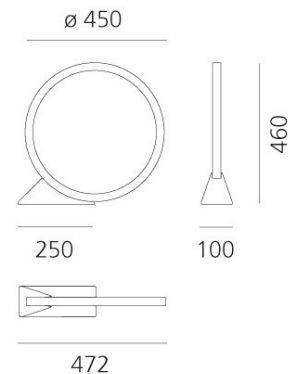

Artemide

LA10367/FWC

Artemide "O" LED Floor / Wall / Ceiling Light

SOURCE: <https://www.davidvillagelighting.co.uk/product/Artemide-O-LED-Floor-Wall-Ceiling-Light/21358>

PRODUCT DESCRIPTION

Designer: Elemental

"O" LED Outdoor Floor/Wall/Ceiling Light by Artemide

A part of the [Artemide "O" collection](#), the "O" outdoor floor, ceiling and wall light is a very versatile and modern light that can be used in a wide variety of outdoor and indoor settings. Designed by Elemental, this ceiling/floor/wall lamp has a simple round shape and is made from aluminium with a black finish. The LED light source sits on the inside of the frame and emanates a diffused, soft and effective glow.

The "O" wall, floor and ceiling lamp can be used in gardens, patios, terraces and many more, as well as indoors, thanks to its 67 IP rating. The light can be installed on many surfaces or can stand freely on the floor, whether you need a wall light in your yard or a floor lamp to welcome you home on the driveway. Contemporary and stylish, do not miss out on this functional and eye-catching light!

PRODUCT SPECIFICATION

1. **Light Source:** 22W, 3000K, 859 lumens
2. **IP Code:** 67
3. **Dimming:** Push to make/switch dimming, dimmable using push to make switches. Please consult your electrician, additional wiring may be required on site.
4. **Dimensions:** Ø45cm
   46cm height
   10cm width
   25cm base length