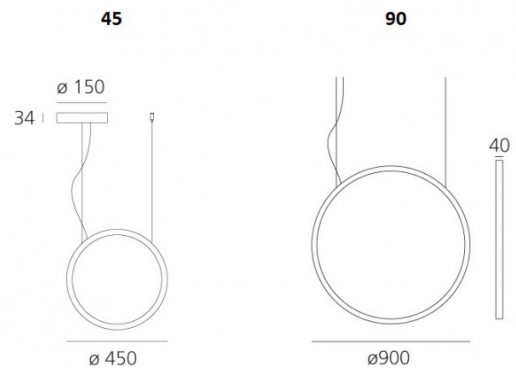

## PRODUCT SPECIFICATION

- Light Source:** 45 - 22W, 3000K, 875 lumens  
90 - 43W, 3000K, 1820 lumens
- IP Code:** 67
- Dimming:** Push to make/switch dimming, dimmable using push to make switches. Please consult your electrician, additional wiring may be required on site.
- Dimensions:**
  - 45:**  
Ø45cm x 2.7cm  
Ø15cm x 3.4cm ceiling canopy
  - 90:**  
Ø90cm x 4cm  
Ø24cm x 4cm ceiling canopy