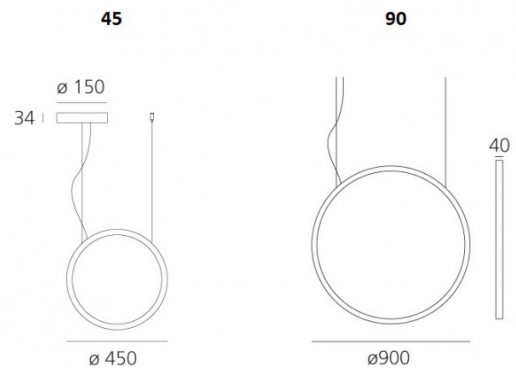

For all sales and technical enquiries, please contact:

+44 (0)114 263 4266

info@davidvillagelighting.co.uk

www.davidvillagelighting.co.uk