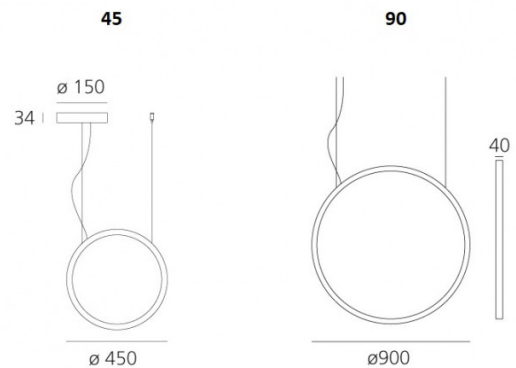

Artemide "O" LED Suspension

LA10367/S

SOURCE: <https://www.davidvillagelighting.co.uk/product/Artemide-O-LED-Suspension/21357>

PRODUCT DESCRIPTION

Designer: Elemental

"O" LED Outdoor Suspension Light by Artemide

Designed by Elemental, as part of the successful [Artemide "O" collection](#), the "O" suspension light is suitable for indoor and outdoor use. The simplistic and minimalist round design draws the eye whilst also not intruding too much on the space thanks to its black colour finish. The suspension lamp has an integrated LED light source which emits a no-glare, effective illumination that is soft and welcoming.

The "O" LED pendant is available in 2 sizes, the smaller 45 and the larger 90, and with dimmable capabilities, you can create the exact atmosphere you need for your exterior or interior. Use in lounges, offices, gardens, patios and much more for a contemporary aesthetic and a useful glow.

PRODUCT SPECIFICATION

- Light Source:** 45 - 22W, 3000K, 875 lumens  
90 - 43W, 3000K, 1820 lumens
- IP Code:** 67
- Dimming:** Push to make/switch dimming, dimmable using push to make switches. Please consult your electrician, additional wiring may be required on site.
- Dimensions:**
  - 45:**  
Ø45cm x 2.7cm  
Ø15cm x 3.4cm ceiling canopy
  - 90:**  
Ø90cm x 4cm  
Ø24cm x 4cm ceiling canopy