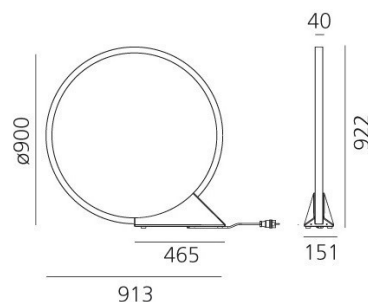

PRODUCT SPECIFICATION

Light Source: 43W, 3000K, 1595 lumens

IP Code: 44

Dimming: Dimmable via the Artemide App

Dimensions: Ø90cm
15.1cm width
46.5cm base length

For all sales and technical enquiries, please contact: