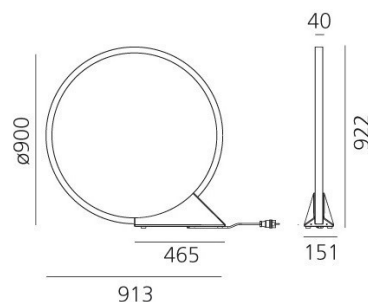

PRODUCT SPECIFICATION

- Light Source:** 43W, 3000K, 1595 lumens
- IP Code:** 44
- Dimming:** Dimmable via the Artemide App
- Dimensions:** Ø90cm
15.1cm width
46.5cm base length

For all sales and technical enquiries, please contact: