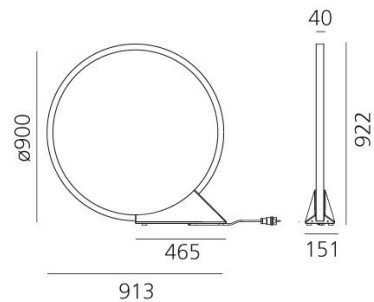

PRODUCT SPECIFICATION

Light Source: 43W, 3000K, 1595 lumens

IP Code: 44

Dimming: Dimmable via the Artemide App

Dimensions: Ø90cm
15.1cm width
46.5cm base length

For all sales and technical enquiries, please contact: