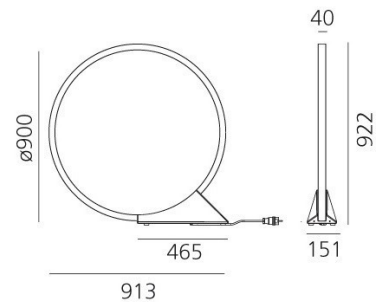

PRODUCT SPECIFICATION

Light Source: 43W, 3000K, 1595 lumens

IP Code: 44

Dimming: Dimmable via the Artemide App

Dimensions: Ø90cm
15.1cm width
46.5cm base length

For all sales and technical enquiries, please contact: